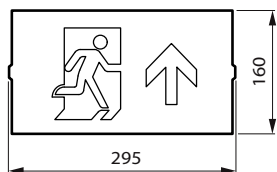

Photobiological risk specification	0 m
EU RoHS compliant	Yes
Ambient temperature range	+5 to +45 °C

Initial Performance (IEC Compliant)	
Luminous flux tolerance	+/-5%
Initial chromaticity	-
Init. Colour Rendering Index Tolerance	0

Over Time Performance (IEC Compliant)	
Lumen maintenance (EN-IEC 62722-2-1) at median useful life* 35000 h	-
Lumen maintenance (EN-IEC 62722-2-1) at median useful life* 50000 h	-
Lumen maintenance (EN-IEC 62722-2-1) at median useful life* 75000 h	-
Lumen maintenance (EN-IEC 62722-2-1) at median useful life* 100000 h	-

Product Data	
Order product name	EM155Z SLIM WL EXIT SIGN LEGEND DOWN
Full product name	EM155Z SLIM WL EXIT SIGN LEGEND DOWN
Full EOC	871869979903800
Order code	79903800
Material no. (12 NC)	912401483518
Numerator – quantity per pack	1
EAN/UPC – Product/Case	8718699799038
Numerator – packs per outer box	100
EAN/UPC - Case	8719514880054

Dimensional drawing

EM155Z