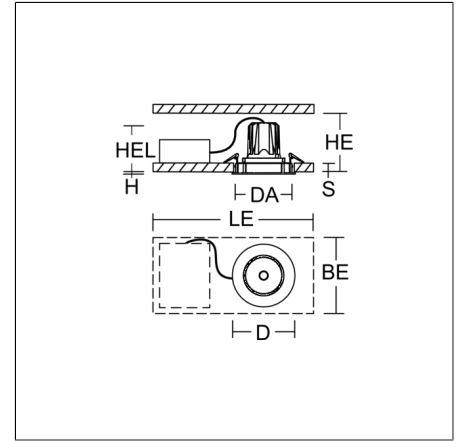

LED recessed projector in a modern design with no visible cooling ribs. Housing: die-cast aluminium, powder-coated. Rotation range: 356°; swivel range: ± 35°. Black plastic ring and recessed LED to prevent glare from the side. Optical assembly with lens made of plastic (polycarbonate) for the best homogeneous light distribution - can be changed without tools. Best colour rendering index Ra>90. Suitable for Recessed ceiling mounting. Installation without tools thanks to spring fastening system. Including separate LED converter with connecting cable 600 mm. High quality converter without flickering and stroboscopic effect. Through-wiring box (5 pole) available as accessory. The following accessories can be mounted without use of tools: interchangeable lenses, decorative glasses, honeycomb louvre, clear and frosted diffusers, white interchangeable plastic ring.

Product specifications

Diameter D	143 mm
Height H	3 mm
Cut-out diameter DA	133 mm
Luminaire: recess height HEL	120 mm
Ceiling thickness S	1-20 mm
Installation space length LE	550 mm
Installation space width BE	350 mm
Installation space height HE	170 mm
Weight	0.76 kg
Light source	LED
Colour temperature	3000 K
Rated luminous flux	2100 lm
System power	20 W
System efficiency	105 lm/W
Glare evaluation RUG (4H 8H)	15,1
Beam angle	31°
Rated life	50000 h (L90/B10)
Colour rendering index (CRI)	92
Colour tolerance (McAdam)	2 SDCM
Photobiological safety according to EN 62471	Risk group 1
Driver	Converter, dimmable
Control	DALI
Voltage	220 - 240 V / 50 Hz, 60 Hz
Luminaires on B10A fuse	21
Luminaires on B16A fuse	34
Luminaires on C10A fuse	35
Luminaires on C16A fuse	57
Inrush current / Inrush current duration	18 A / 250 µs
CIE Flux Code / CEN Flux Code	96 100 100 100 100
Type of protection	IP 20
Protection class	II
Filament test	650 °C
Impact resistance	IK06
Ambient temperature	-20 °C bis + 25 °C