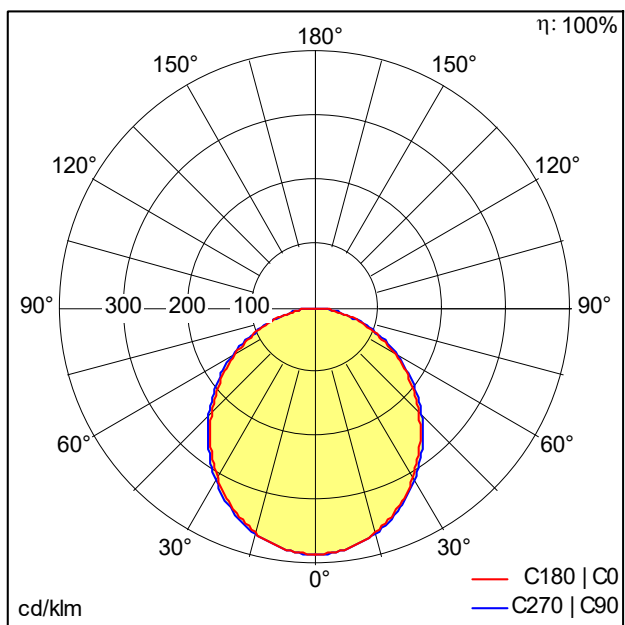

Batten for LED Lightline

Batten for LED Lightline; Colour rendering Ra > 80, colour temperature 3000 K. Luminaire wired with halogen-free leads. Dimensions: 1243 x 38 x 51 mm weight: 1.2 kg. SLOIN slim consists of a channel, LED-batten, cover and accessories, which have to be configured and ordered separately. This product is one part of the complete configuration.

ZS_SLI_F_slim_Balken.jpg

Light Distribution

830 PC - 3000 K - diffuse

D48055_SLOIN_SLIM_B_830_L1250_PC_LDE.Idt

- Ballast: 1 x 28000659 LCA 75W 350-1050mA one4all Ip PRE
- Luminaire input power*: 24.5 W Power factor = 0.86
- Standby Power*: 0.16 W
- Dimming: LDE dimmable to 1%
over DALI, DSI and switchDIM
DC level is adjustable
- Maintenance category CIE 97: A - Barelamp Batten

This product contains light sources of energy efficiency class B.

All values marked with an * are rated values. Unless stated otherwise, the values apply to an ambient temperature of 25°C.
Luminaire luminous flux possible up to 1900 lumens per running metre