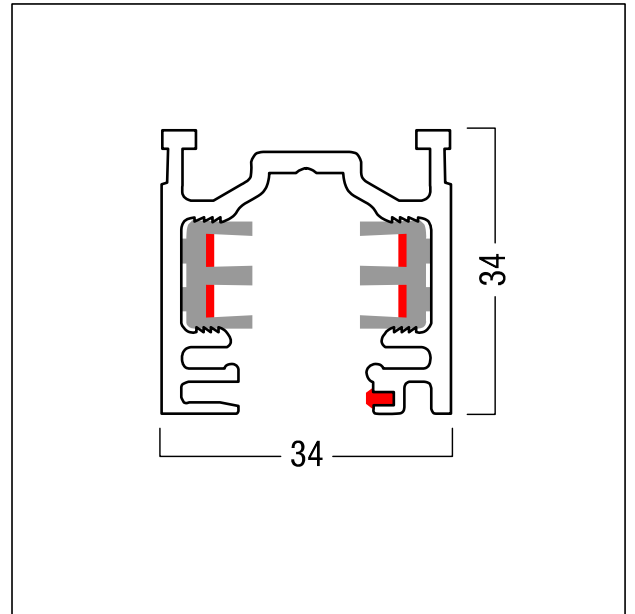

track

Long track, black ; made of aluminium extrusion; for mounting on ceiling or wall or suspended; dimensions: 1000x34x34 mm; weight: 1.05 kg;

for 3-phase 400V ac supply:

maximum installed load: 3x3680W (11040W), fuse: 3x16A, power lead: min. 5x1.5mm²

for L3+DALI with single-phase ac supply:

max. installed load 1x3680W, 1x16A fuse, power lead: min. 5x1.5mm² (including DALI)

ZS_ST5_F_3PHSchiene.jpg

ZS_ST5_M_Normalprofil3PH.wmf

Light Distribution

STD - standard