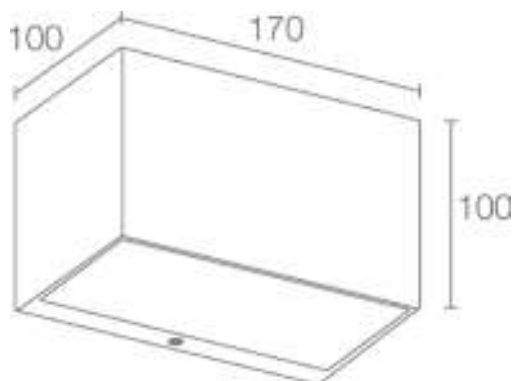

### Technical data

**Installation** wall mounted for outdoor applications, single beam

**Power** 10W

**Power supply** 230Vac

**Lumen output at source** 727 lm (3000K)

**Delivered lumen output** 535 lm (3000K, 30°)

#### Datasheet

Geko 5.1 wall mounted for outdoor applications, single beam; surface mounted (wall); Power: 10W; Power supply: 230Vac; Lumen output at source: 727 lm (3000K); Delivered lumen output: 535 lm (3000K, 30°); 5 power LEDs; LED colour: 2700K, 3000K, 4000K, 5000K; Optics: 7°, 10°, 30°, 70°, 10°x45°, asymmetrical; Material: body in die-cast aluminium, screen in serigraphed, transparent, tempered extra-clear glass; Finishes: grey, white, anthracite, cor-ten; built-in power supply unit; connection box with 0,30 m cable; Ingress protection: IP65; Impact resistance: IK07; Protection systems: PID; Operating temperature: -20°C — +45°C; Maximum device temperature: 45°C (Ta 25°C); Glow wire test: 960°; Photobiological safety: risk group 1 according to EN6 2471:2006; Appliance class: I; Weight: 1800 g; Dimensions: 170x100x100 mm; Accessories: WD0300E Spacer - white, WD0300F Spacer - grey, WD0300H Spacer - anthracite, WD0300T Spacer - cor-ten; Energy efficiency class: A / A+ / A++

<b>Mounting</b>	surface mounted (wall)
<b>Number and type of LED</b>	5 power LEDs
<b>LED colour</b>	2700K, 3000K, 4000K, 5000K
<b>Optics</b>	7°, 10°, 30°, 70°, 10°x45°, asymmetrical
<b>Material</b>	body in die-cast aluminium, screen in serigraphed, transparent, tempered extra-clear glass
<b>Finishes</b>	grey, white, anthracite, cor-ten
<b>Power supply unit</b>	built-in power supply unit
<b>Power cables</b>	connection box with 0,30 m cable
<b>Ingress protection</b>	IP65
<b>Impact resistance</b>	IK07
<b>Status</b>	Available