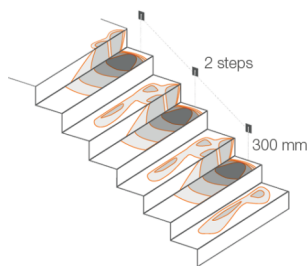

Made in Italy

- Line 1.0, code: FL12705DB
Step lights for indoor applications

26/06/2025 Rev. 08/2024

DESCRIPTION

step light for indoor applications; recessed (solid walls); Power consumption: max 2W; Power supply: max 500mA; Lumen output at source: 145 lm (3000K, 500mA); Delivered lumen output: 32 lm (3000K, 500mA); 1 power LED, 1/4 ANSI BIN, 50 000h L90 B10 (Ta 25°C); LED colour: 3000K; Optics: diffuse; CRI Colour Rendering Index: 80; Body material: body and cover in steel; Finishes: white (RAL 9003); RAL finish on request; power supply unit not included; Wiring: series; terminal block; Control system: dimming via dimmable driver; Ingress protection: IP20; Casambi control using the Casambi app with dedicated electronics; Operating temperature: 0°C — +45°C; Photobiological safety: photobiological safety: risk group 1 according to EN 62471:2006; Appliance class: class III; Weight: 160 g; Dimensions: 70x60x40 mm; Energy efficiency class: F (light source) in accordance with EU 2019/2015; Accessories: WC0300 Outer casing for solid walls; tested and approved via E.O.L. (End Of Line) test with functioning test and check of electrical power consumption

MECHANICAL CHARACTERISTICS

Dimensions	70x60x40 mm
Weight	160 g
Finishes	white RAL 9003
Mounting	with outer casing
Body material	body and cover in steel

GENERAL CHARACTERISTICS

Ingress protection	IP20
Operating temperature	0°C — +45°C
Energy efficiency class	F (light source) in accordance with EU 2019/2015
Appliance class	class III
Walkover	no
Drive-over	no
Power cables	terminal block
Photobiological safety	photobiological safety: risk group 1 according to EN 62471:2006
Notes	Casambi control using the Casambi app with dedicated electronics

PHOTOMETRIC DATA

ACCESSORIES

Installation Accessories

WC0300

Outer casing for solid walls
Required outer casing not included

L&L Luce&Light SRL reserves the right to change the information contained in this document at any time without prior notice being given.