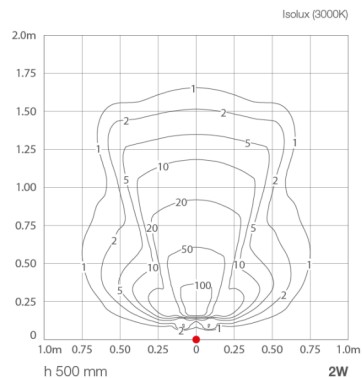

PHOTOMETRIC DATA