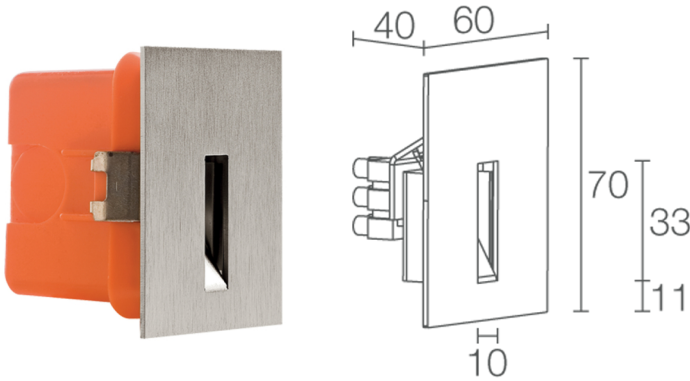

Made in Italy

- Line 1.0, code: FL12705DB
Step lights for indoor applications

26/06/2025 Rev. 08/2024

DESCRIPTION

step light for indoor applications; recessed (solid walls); Power consumption: max 2W; Power supply: max 500mA; Lumen output at source: 145 lm (3000K, 500mA); Delivered lumen output: 32 lm (3000K, 500mA); 1 power LED, 1/4 ANSI BIN, 50 000h L90 B10 (Ta 25°C); LED colour: 3000K; Optics: diffuse; CRI Colour Rendering Index: 80; Body material: body and cover in steel; Finishes: white (RAL 9003); RAL finish on request; power supply unit not included; Wiring: series; terminal block; Control system: dimming via dimmable driver; Ingress protection: IP20; Casambi control using the Casambi app with dedicated electronics; Operating temperature: 0°C — +45°C; Photobiological safety: photobiological safety: risk group 1 according to EN 62471:2006; Appliance class: class III; Weight: 160 g; Dimensions: 70x60x40 mm; Energy efficiency class: F (light source) in accordance with EU 2019/2015; Accessories: WC0300 Outer casing for solid walls; tested and approved via E.O.L. (End Of Line) test with functioning test and check of electrical power consumption

Status: Available

ELECTRICAL CHARACTERISTICS

Power consumption	max 2W
Power supply	max 500mA
Power supply unit	power supply unit not included
Control system	dimming via dimmable driver
Wiring	series

LIGHTING CHARACTERISTICS

MECHANICAL CHARACTERISTICS

Dimensions	70x60x40 mm
Weight	160 g
Finishes	white RAL 9003
Mounting	with outer casing
Body material	body and cover in steel

GENERAL CHARACTERISTICS

Ingress protection	IP20
Operating temperature	0°C — +45°C
Energy efficiency class	F (light source) in accordance with EU 2019/2015
Appliance class	class III
Walkover	no
Drive-over	no
Power cables	terminal block
Photobiological safety	photobiological safety: risk group 1 according to EN 62471:2006
Notes	Casambi control using the Casambi app with dedicated electronics