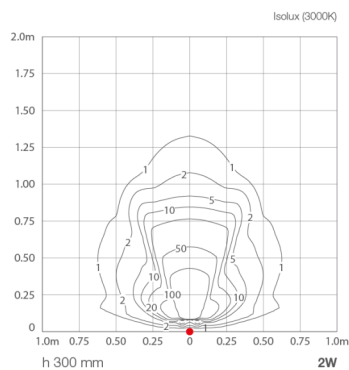

PHOTOMETRIC DATA