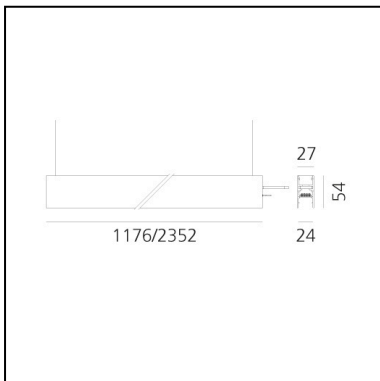

Notes

Each linear, angle and curved elements are provided with mechanical and electrical joints and installation accessories. End caps have to be ordered separately. 1 suspension cable is also included. Depending on the driver, the product can be undimmable or dimmable DALI.

DESCRIPTION

A.24 is a new comprehensive and flexible system to design light in space. A single profile, only 24 mm thick, can be installed in the recessed, ceiling or suspension mode to continuously follow the angles on a flat or three-dimensional surface. This profile hosts to a variety of performance options: diffused light, sharp optical units with three beam angles, or a smart magnetic track. This makes A.24 a flexible system, as well as an open platform to accommodate other products from the Architectural collection. The suspension version also features direct emission. The three solutions can be alternated to match the architecture and the room functions with utmost flexibility. The competence of Artemide is revealed by the quality of light, as well as by the ability of A.24 to freely move in space, with direct power connection points up to 14 metres apart.

FEATURES

- Product Code: **AQ40004**
- Colour: **Black**
- Installation: **Suspension**
- Series: **Architectural Indoor**
- Environment: **Indoor**
- design by: **Carlotta de Bevilacqua**

DIMENSIONS

- Length: **1176 mm**
- Width: **27 mm**
- Height: **54 mm**
- Weight: **kg 1.7**