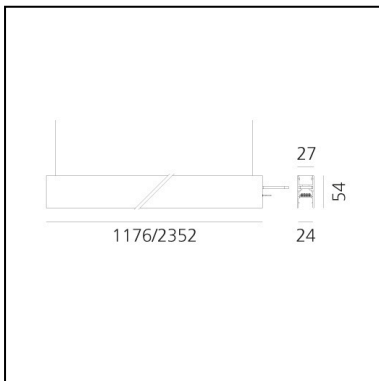

Notes

Each linear, angle and curved elements are provided with mechanical and electrical joints and installation accessories. End caps have to be ordered separately. 1 suspension cable is also included. Depending on the driver, the product can be undimmable or dimmable DALI.

DESCRIPTION

A.24 is a new comprehensive and flexible system to design light in space. A single profile, only 24 mm thick, can be installed in the recessed, ceiling or suspension mode to continuously follow the angles on a flat or three-dimensional surface. This profile hosts to a variety of performance options: diffused light, sharp optical units with three beam angles, or a smart magnetic track. This makes A.24 a flexible system, as well as an open platform to accommodate other products from the Architectural collection. The suspension version also features direct emission. The three solutions can be alternated to match the architecture and the room functions with utmost flexibility. The competence of Artemide is revealed by the quality of light, as well as by the ability of A.24 to freely move in space, with direct power connection points up to 14 metres apart.

FEATURES

- Product Code: **AQ40104**
- Colour: **Black**
- Installation: **Suspension**
- Series: **Architectural Indoor**
- Environment: **Indoor**
- design by: **Carlotta de Bevilacqua**

DIMENSIONS

- Length: **2352 mm**
- Width: **27 mm**
- Height: **54 mm**
- Weight: **kg 2.7**