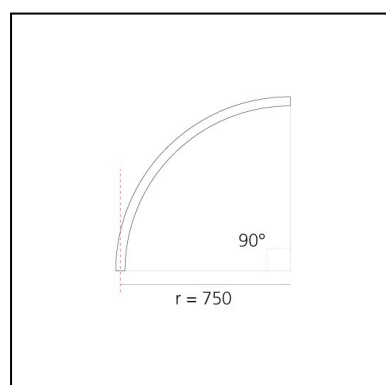

A.24 - Suspension Diffused Emission - Curved Module - R=750mm - $\alpha=90^\circ$ - 3000K - Black

Carlotta de Bevilacqua

IP20    Dimmerable: 

LUMINAIRE

- Watt: **29W**
- Delivered lumen output: **2367lm**
- CCT: **3000K**
- Efficiency: **48%**
- Efficacy: **81.62lm/W**
- CRI: **90**