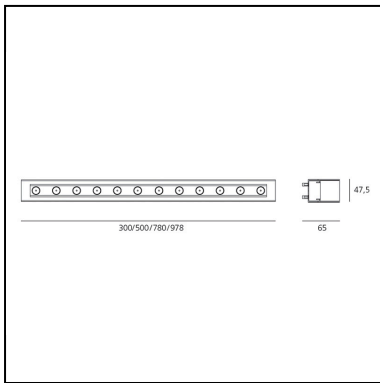

LineaLed Wallwasher 8,5W - EL 3000K

Carlotta de Bevilacqua

IP65/67  

LUMINAIRE

- Power Supply: **Elettronic**
- Watt: **8,5W**
- Voltage: **24 Vdc**
- Delivered lumen output: **730lm**
- CCT: **3000K**
- Efficiency: **82%**
- Efficacy: **91.25lm/W**
- CRI: **80**

Notes

Flood optic

Wide luminous flow suitable for lighting large areas. (40° optic)

DESCRIPTION

Walk-over and drive-over recessed floor installation. Composed by body in extruded aluminium, protection glass; provided with junction box for input/output connection. Body fastened to the recessing box by means of proper pre-stressed steel springs supplied with the fixture. 24Vdc remote ballast. Connect a maximum number of 10 fixtures in a continuous line. Technical features of light fixtures in compliance with EN60598-1. Installation must be carried out by specialized personnel. Carefully follow the instructions.

DIMENSIONS

- Length: **300 mm**
- Width: **48 mm**
- Height: **90 mm**
- Weight: **kg 0.9**
- Impact Resistance: **IK07**

SOURCES INCLUDED

- Category: **Led**
- Number: **1**
- Watt: **8,5W**
- Delivered lumen output: **1776lm**
- Color temperature (K): **3000K**
- Voltage: **24Vdc**