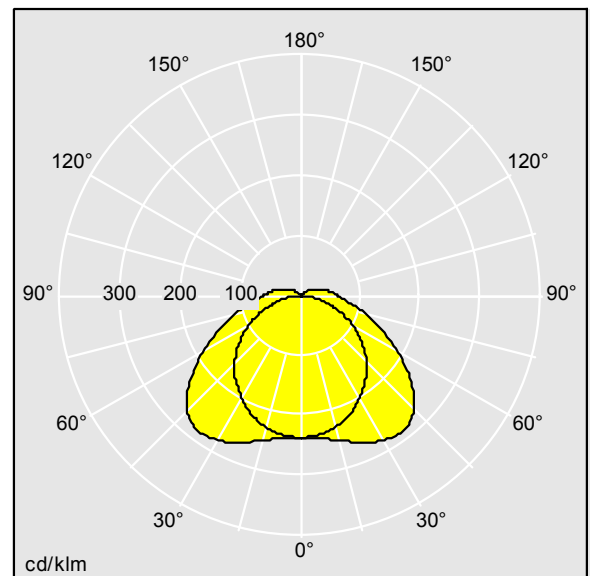

D42272AA_AQFPRO_L_LED8000-840_PC_WB_HFI.ltd

Lamp position: STD - standard
Light Source: LED
Luminaire luminous flux*: 7770 lm
Luminaire efficacy*: 120 lm/W
Colour Rendering Index min.: 80
Ballast: 1 x 28001250 LCA 75W 250-550mA one4all Ip PRE
Correlated colour temperature: 4000 Kelvin

Chromaticity tolerance (initial MacAdam): 3
Rated median useful life*:
L80 50000h at 25°C
Luminaire input power*: 64.5 W Power factor = 0.96
Standby Power*: 0.2 W
Dimming: HFI-X dimmable to 1%
Maintenance category: E - Dust-proof IP5X
LOR: 1,00 ULOR: 0,08 DLOR: 0,92

This product contains a light source of energy efficiency class D.

Please also consult the additional information on the next page

Thorn Lighting is constantly developing and improving its products. The right is reserved to change specifications without prior notification or public announcement.
© Thorn Lighting