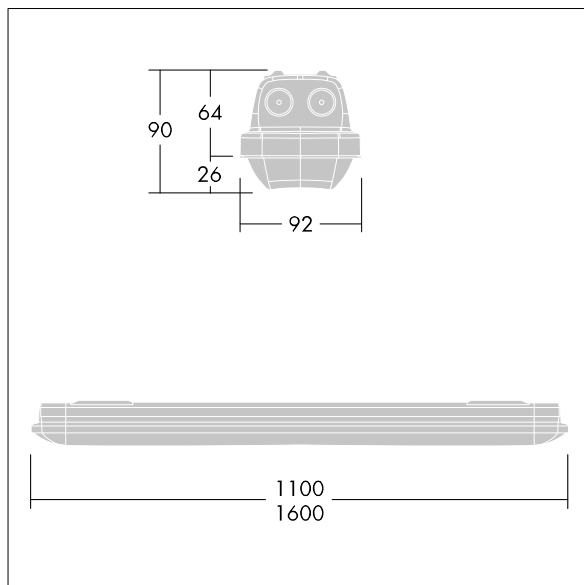

TLG_AQUP_M_LD1.wmf