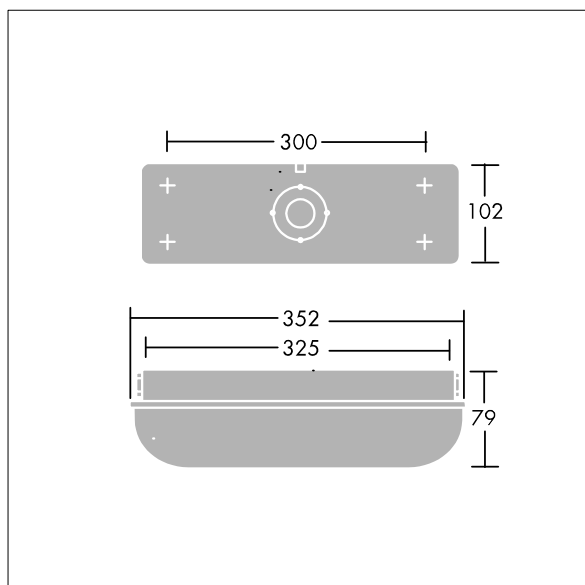

Escort

THORN

96630597 ESCORT LED I-SLCT 800/1000-840 OP WH

LED	8W	ESCT_800	IP65	IK10					850°C	T _a 25
-----	----	----------	------	------	--	--	--	--	-------	-------------------

A durable, all weather bulkhead for surface mounting.

A self-contained, IP65, weatherproof bulkhead luminaire. Electronic, fixed output control gear. Durable, white, stove enamelled die-cast aluminium body and opal polycarbonate diffuser with vandal resistant screw fixings (Type T25 TORX screwdriver required). Suitable for interior and exterior industrial or public amenity usage. Lumen output selectable via internal switch. Complete with 4000K LED

Dimensions: 352 x 102 x 79 mm

Luminaire input power: 8 W

Weight: 1.2 kg

TLG_ESCT_F_LEDPDB.jpg

TLG_ESCT_M_LEDLD1.wmf

TLG_SP_0043322.idt

Lamp position: 800lm
Light Source: LED
Luminaire luminous flux*: 800 lm
Luminaire efficacy*: 100 lm/W
Lamp efficacy: 100 lm/W
Colour Rendering Index min.: 80
LOR: 1,00 ULOR: 0,08 DLOR: 0,92