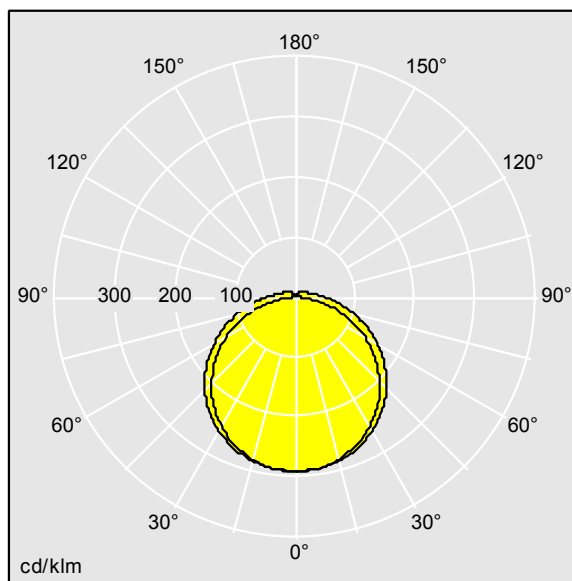

Escort

THORN

96630597 ESCORT LED I-SLCT 800/1000-840 OP WH

LED	8W	ESCT_800	IP65	IK10					850°C	T _a 25
-----	----	----------	------	------	--	--	--	--	-------	-------------------

A durable, all weather bulkhead for surface mounting.

Dimensions: 352 x 102 x 79 mm

Luminaire input power: 8 W

Weight: 1.2 kg

TLG_ESCT_F_LEDPDB.jpg

TLG_ESCT_M_LEDLD1.wmf

TLG_SP_0043322.idt

Lamp position: 800lm
Light Source: LED
Luminaire luminous flux*: 800 lm
Luminaire efficacy*: 100 lm/W
Lamp efficacy: 100 lm/W
Colour Rendering Index min.: 80
LOR: 1,00 ULOR: 0,08 DLOR: 0,92