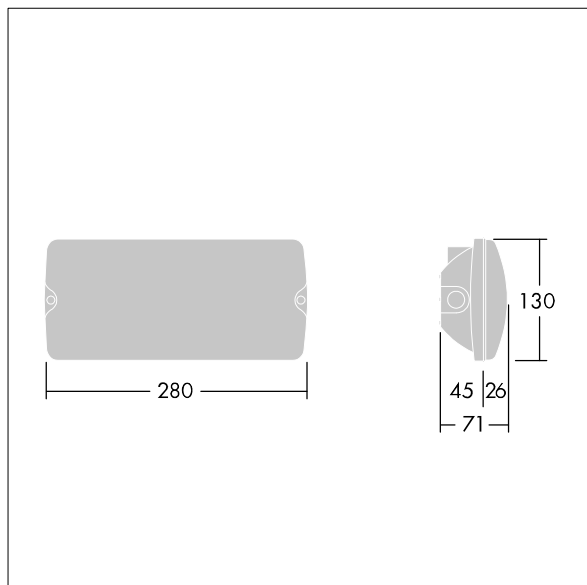

TLG_VYSO_M_LDS.wmf