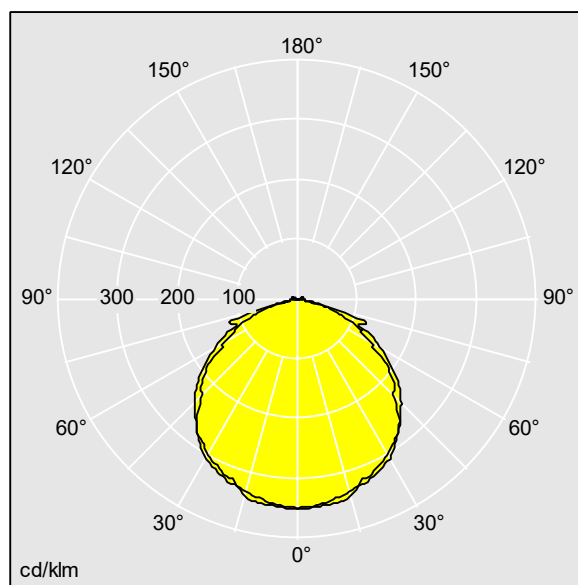

TLG\_VYSO\_F\_OPS.jpg

TLG\_VYSO\_M\_LDS.wmf

96637556\_ECP.ltd

Lamp position: Without opal insert  
Light Source: LED  
Luminaire luminous flux\*: 240 lm  
Luminaire efficacy\*: 75 lm/W  
Colour Rendering Index min.: 80  
Correlated colour temperature\*: 6500 Kelvin