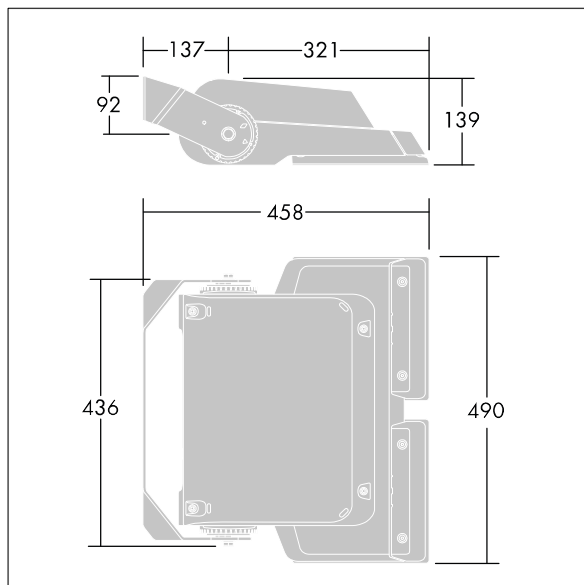

## Areaflood Pro

A compact, lightweight, general purpose LED area floodlight. With medium body. LED converter configured for power reduction, effective 3 hours before and 5 hours after a calculated midnight, driving 72 LEDs at 700mA with asymmetrical 50° light distribution. IP66, IK08, Class I electrical. Body: die-cast aluminium, Light grey 150 sanded textured (close to RAL9006).. Enclosure: 4mm thick toughened glass. Reversible mounting stirrup supplied, optional spigot adaptors available separately for post top mounting. Complete with 4000K LED.

Dimensions: 458 x 490 x 139 mm  
Luminaire input power: 150 W  
Luminaire luminous flux: 21354 lm  
Luminaire efficacy: 142 lm/W  
weight: 13.81 kg  
Scx: 0.064 m<sup>2</sup>

TLG\_AFLP\_F\_MEDIUMPDB.jpg