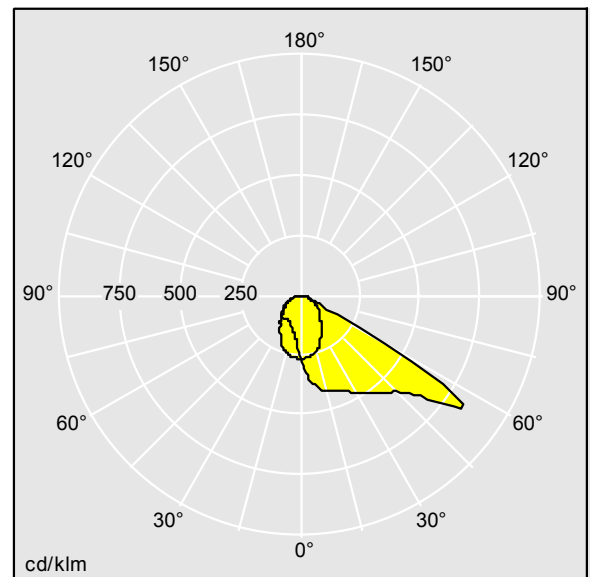

TL_AFM72L70AS5740.ltd

Lamp position: STD - standard
Light Source: LED
Luminaire luminous flux*: 21354 lm
Luminaire efficacy*: 142 lm/W
Lamp efficacy: 142 lm/W
Colour Rendering Index min.: 70
LOR: 1,00 ULOR: 0,00 DLOR: 1,00

Ballast: 1 x 87500658 DRV TR LCA 160W 1.05A
320V D
Correlated colour temperature: 4000 Kelvin
Chromaticity tolerance (initial MacAdam): 5
Rated useful life (B10)*:
L90 100000h at 25°C
Luminaire input power*: 150 W
Dimming: SETBP

All values marked with an * are rated values. Thorn uses tried and tested components from leading suppliers, however there may be isolated instances of technology-related failures of individual LEDs during the rated product lifetime. International standards set the tolerance in initial flux and connected load at $\pm 10\%$. Unless stated otherwise, the values apply to an ambient temperature of 25°C.

In most products the failure of one LED point causes no functional impairment to the lighting performance of the luminaire and is therefore no reason for complaint. Unless otherwise stated all Thorn LED products are suitable for unrestricted use (rated RG0 or RG1) with regard photobiological blue light safety (IEC/EN60598-1).

Thorn Lighting is constantly developing and improving its products. The right is reserved to change specifications without prior notification or public announcement.
© Thorn Lighting