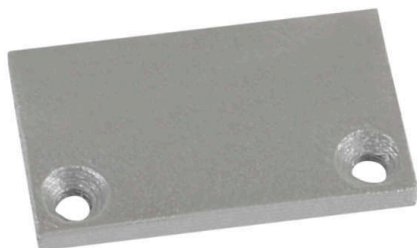

# Datasheet

PROLED ALUMINIUM PROFILE M-LINE DRYWALL LINEAR

**PROLED**<sup>®</sup>

Article number: L6900DE  
Article name: PROLED ALUMINIUM PROFILE M-LINE DRYWALL LINEAR  
Article description: PROLED ALU PROFILE M-LINE DW END CAP  
GTIN: 4251158441962

## Technical properties:

Shape:	angular
Housing colour:	silver
Housing material:	alu
Housing surface:	anodized
Ambient temperature:	-10 °C to 45 °C
Accessories type:	End cap

## Housing and size:

Size:	24 x 2 x 14.5 mm (l x w x h)
Product weight:	0,003 kg

Date: 30.4.2024

Technical amendments and errors reserved.

**PROLED**<sup>®</sup>

MBN GmbH | Balthasar-Schaller-Str. 3 | 86616 Friedberg | Germany