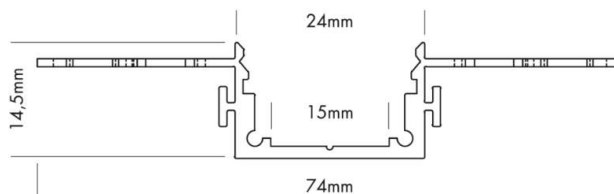

# Datasheet

PROLED ALUMINIUM PROFILE M-LINE DRYWALL LINEAR

**PROLED**<sup>®</sup>

Article number: L6900DE  
Article name: PROLED ALUMINIUM PROFILE M-LINE DRYWALL LINEAR  
Article description: PROLED ALU PROFILE M-LINE DW END CAP  
GTIN: 4251158441962

## Technical properties:

Shape:	angular
Housing colour:	silver
Housing material:	alu
Housing surface:	anodized
Ambient temperature:	-10 °C to 45 °C
Accessories type:	End cap

## Housing and size:

Size:	24 x 2 x 14.5 mm (l x w x h)
Product weight:	0,003 kg

Date: 30.4.2024

Technical amendments and errors reserved.

**PROLED**<sup>®</sup>

MBN GmbH | Balthasar-Schaller-Str. 3 | 86616 Friedberg | Germany