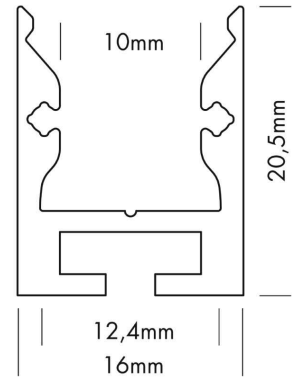

Datasheet

PROLED ALUMINIUM PROFILE S-LINE STANDARD 24

PROLED[®]

Article number: L69120X
Article name: PROLED ALUMINIUM PROFILE S-LINE STANDARD 24
Article description: PROLED ALU PROFILE S-LINE STD 24 3m
GTIN: 4251158437637

picture similar

Technical properties:

Shape:	angular
Housing colour:	silver
Housing material:	alu
Housing surface:	anodized
Ambient temperature:	-10 °C to 45 °C
Accessories type:	Profile

Housing and size:

Size:	3000 x 16 x 20.5 mm (l x w x h)
Product weight:	0,939 kg

Date: 30.4.2024

Technical amendments and errors reserved.

PROLED[®]

MBN GmbH | Balthasar-Schaller-Str. 3 | 86616 Friedberg | Germany

Phone +49.821.60099-0 | Fax +49.821.60099-99