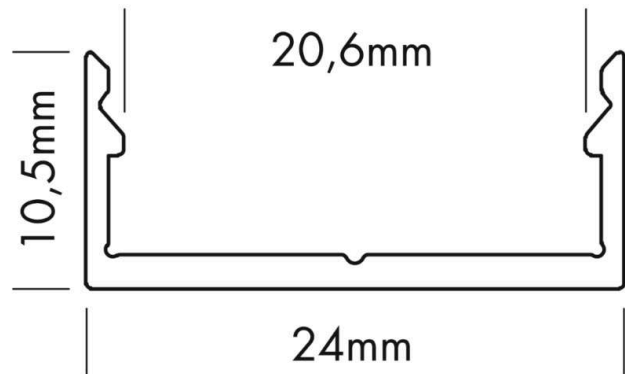

# Datasheet

PROLED ALUMINIUM PROFILE M-LINE EXTRA LOW 10

**PROLED**<sup>®</sup>

Article number: L69A001X  
Article name: PROLED ALUMINIUM PROFILE M-LINE EXTRA LOW 10  
Article description: PROLED ALU PROFILE M-LINE EXT LOW 10 3M  
GTIN: 4251158416106

## Technical properties:

Shape:	angular
Housing colour:	silver
Housing material:	alu
Housing surface:	anodized
Ambient temperature:	-10 °C to 45 °C
Accessories type:	Profile

## Housing and size:

Size:	3000 x 24 x 10.5 mm (l x w x h)
Product weight:	0,462 kg

Date: 30.4.2024

Technical amendments and errors reserved.

**PROLED**<sup>®</sup>

MBN GmbH | Balthasar-Schaller-Str. 3 | 86616 Friedberg | Germany