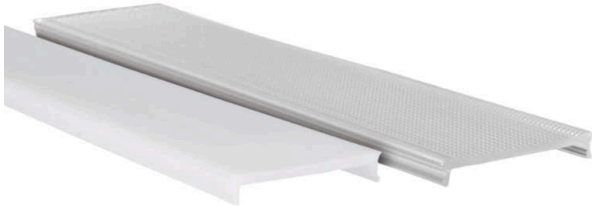

# Datasheet

PROLED PLASTIC COVERS SQ-LINE

**PROLED**<sup>®</sup>

Article number: L69QS3MX  
Article name: PROLED PLASTIC COVERS SQ-LINE  
Article description: PROLED PLASTIC COVER SQ-LINE FLAT MILKY 3m  
GTIN: 4251158446097

## Technical properties:

Cover:	Milky (Opal)
Shape:	flat
Housing material:	Plastics
Ambient temperature:	-10 °C to 45 °C
Accessories type:	Cover

## Housing and size:

Size:	3000 x 34.4 x 6 mm (l x w x h)
Product weight:	0,210 kg

Date: 30.4.2024

Technical amendments and errors reserved.

**PROLED**<sup>®</sup>

MBN GmbH | Balthasar-Schaller-Str. 3 | 86616 Friedberg | Germany