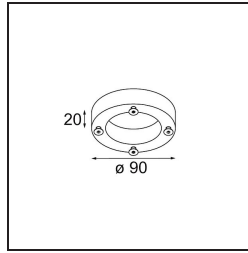

Date _____
Customer _____
Project _____
Type _____

Baseflange 90 Tube Aluminium Matt

Specifications

Material	10204005
Lamp Included	No
Number of Light Sources	0
IP Rating	20
Glow wire rating (°C)	960
Indoor/Outdoor	Indoor
Application	Ceiling, Wall
Adjustability	Not Applicable
Primary Colour & Primary Finish	Aluminium, Matt
Gross weight (g)	185.0