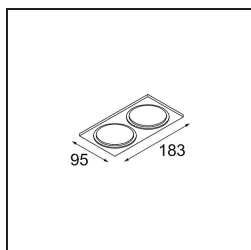

Date
Customer
Project
Type

Smart Lotis Recessed 82 1x IP55 LED 2700K Spot DE White Structure

Specifications

Material	12442609
Light Source Type	LED
LED Type	BRIDGELUX V8G8
LED technology	LED COB
CRI	Min. 90
Colour Temperature	2700K
Lifetime	L80B10 @50,000 Hours
Lamp Included	Yes
Number of Light Sources	1
Binning (SDCM)	2
Light Direction	Down
Optic	Reflector
Measured beam angle (°)	17.0
Input Voltage	Constant Current Driver Required
Electrical Class	III
IP Rating	55
Glow wire rating (°C)	960
Indoor/Outdoor	Indoor
Application	Ceiling, Wall
Mounting	Recessed
Cut-out size (mm)	ø70
Mounting depth (mm)	100.0
Adjustability	Not Applicable
Distance to Lighted Object (m)	0,1
Primary Colour & Primary Finish	White, Structure
Gross weight (g)	220.0
Drive current (mA)	350 500 700
Min. forward voltage (Vf)	13.2 13.7 14.2
Max. forward voltage (Vf)	15.0 15.4 16.0
Connected load (W)	5.0 7.2 10.6
Luminous flux per lamp (lm)	504 677 870
Efficacy (lm/W)	101 94 82
Glare rating	16 17 19
Remark	• 3500K on request

TM30 & CRI diagram

Light distribution & beam diagram

Diagrams

Decorative Accessories

- 12500032** Mask Smart 82 1x Black Structure
- 12500009** Mask Smart 82 1x White Structure
- 12500046** Mask Smart 82 1x Gold Matt
- 12500015** Mask Smart 82 1x Champagne Brushed
- 12500014** Mask Smart 82 1x Bronze Brushed
- 12500043** Mask Smart 82 1x Black Brushed
- 12500016** Mask Smart 82 1x Silver Bronze Brushed