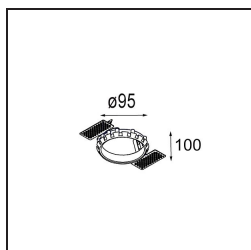

Date
Customer
Project
Type

Smart Lotis Recessed 82 1x IP55 LED 2700K Spot DE White Structure

Specifications

Material	12442609
Light Source Type	LED
LED Type	BRIDGELUX V8G8
LED technology	LED COB
CRI	Min. 90
Colour Temperature	2700K
Lifetime	L80B10 @50,000 Hours
Lamp Included	Yes
Number of Light Sources	1
Binning (SDCM)	2
Light Direction	Down
Optic	Reflector
Measured beam angle (°)	17.0
Input Voltage	Constant Current Driver Required
Electrical Class	III
IP Rating	55
Glow wire rating (°C)	960
Indoor/Outdoor	Indoor
Application	Ceiling, Wall
Mounting	Recessed
Cut-out size (mm)	ø70
Mounting depth (mm)	100.0
Adjustability	Not Applicable
Distance to Lighted Object (m)	0,1
Primary Colour & Primary Finish	White, Structure
Gross weight (g)	220.0
Drive current (mA)	350 500 700
Min. forward voltage (Vf)	13.2 13.7 14.2
Max. forward voltage (Vf)	15.0 15.4 16.0
Connected load (W)	5.0 7.2 10.6
Luminous flux per lamp (lm)	504 677 870
Efficacy (lm/W)	101 94 82
Glare rating	16 17 19
Remark	• 3500K on request

Installation Accessories

- 10889830** Installation Housing 192x190x130

- 12290130** Plaster Kit 190X190 - 70 1x

12291030 Plaster Kit 210x190 - 70 2x

12500230 Ring Recessed 82 1x

Choose a required accessory