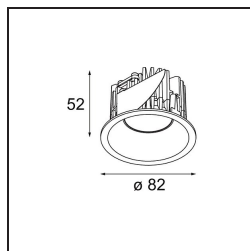

Date
Customer
Project
Type

Smart Lotis Recessed 82 1x IP55 LED 2700K Spot DE White Structure

Specifications

Material	12442609
Light Source Type	LED
LED Type	BRIDGELUX V8G8
LED technology	LED COB
CRI	Min. 90
Colour Temperature	2700K
Lifetime	L80B10 @50,000 Hours
Lamp Included	Yes
Number of Light Sources	1
Binning (SDCM)	2
Light Direction	Down
Optic	Reflector
Measured beam angle (°)	17.0
Input Voltage	Constant Current Driver Required
Electrical Class	III
IP Rating	55
Glow wire rating (°C)	960
Indoor/Outdoor	Indoor
Application	Ceiling, Wall
Mounting	Recessed
Cut-out size (mm)	ø70
Mounting depth (mm)	100.0
Adjustability	Not Applicable
Distance to Lighted Object (m)	0,1
Primary Colour & Primary Finish	White, Structure
Gross weight (g)	220.0
Drive current (mA)	350 500 700
Min. forward voltage (Vf)	13.2 13.7 14.2
Max. forward voltage (Vf)	15.0 15.4 16.0
Connected load (W)	5.0 7.2 10.6
Luminous flux per lamp (lm)	504 677 870
Efficacy (lm/W)	101 94 82
Glare rating	16 17 19
Remark	• 3500K on request