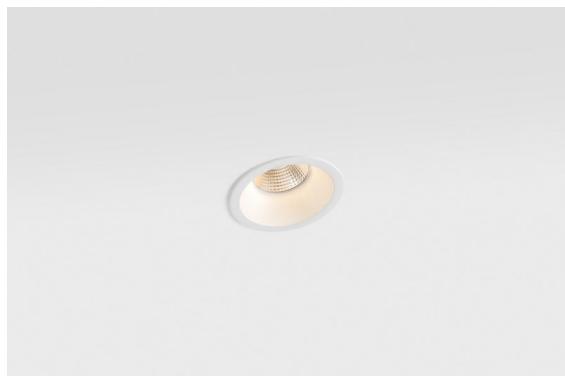

Date
Customer
Project
Type

Smart Lotis Recessed 82 1x IP55 LED 2700K Spot DE White Structure

Specifications

Material	12442609
Light Source Type	LED
LED Type	BRIDGELUX V8G8
LED technology	LED COB
CRI	Min. 90
Colour Temperature	2700K
Lifetime	L80B10 @50,000 Hours
Lamp Included	Yes
Number of Light Sources	1
Binning (SDCM)	2
Light Direction	Down
Optic	Reflector
Measured beam angle (°)	17.0
Input Voltage	Constant Current Driver Required
Electrical Class	III
IP Rating	55
Glow wire rating (°C)	960
Indoor/Outdoor	Indoor
Application	Ceiling, Wall
Mounting	Recessed
Cut-out size (mm)	ø70
Mounting depth (mm)	100.0
Adjustability	Not Applicable
Distance to Lighted Object (m)	0,1
Primary Colour & Primary Finish	White, Structure
Gross weight (g)	220.0
Drive current (mA)	350 500 700
Min. forward voltage (Vf)	13.2 13.7 14.2
Max. forward voltage (Vf)	15.0 15.4 16.0
Connected load (W)	5.0 7.2 10.6
Luminous flux per lamp (lm)	504 677 870
Efficacy (lm/W)	101 94 82
Glare rating	16 17 19
Remark	• 3500K on request

The 3 original designs, Smart Kup, Lotis and Cake still manage to steal the hearts of interior designers. And this goes for the entire Smart family. Smart's accessibility and extreme versatility are arguably fit for any expression. Mix and match accent lighting, up and downlight, fixed or adjustable, a mosaic of shapes, sizes, colours and mounting options, and create a playful installation.

TM30 & CRI diagram

Light distribution & beam diagram

Diagrams

Decorative Accessories

- 12500032** Mask Smart 82 1x Black Structure
- 12500009** Mask Smart 82 1x White Structure
- 12500046** Mask Smart 82 1x Gold Matt
- 12500015** Mask Smart 82 1x Champagne Brushed
- 12500014** Mask Smart 82 1x Bronze Brushed
- 12500043** Mask Smart 82 1x Black Brushed
- 12500016** Mask Smart 82 1x Silver Bronze Brushed