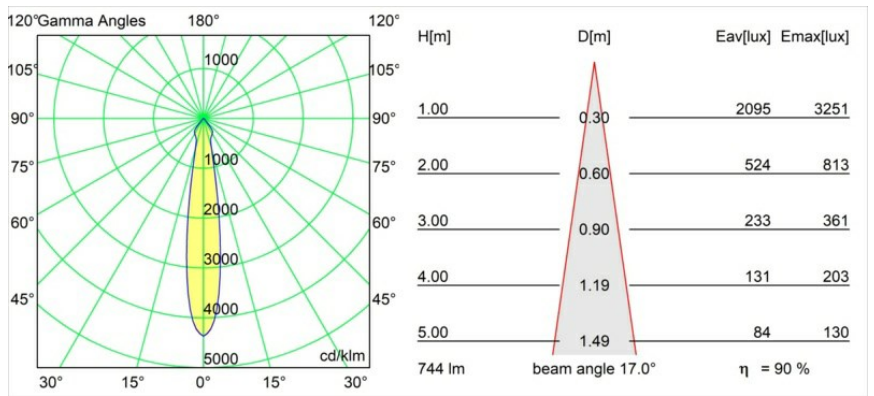

Light distribution & beam diagram