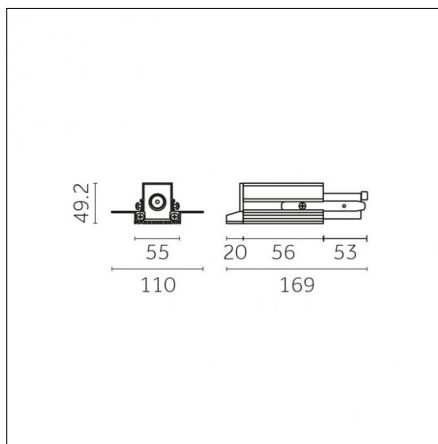

Accessories

Code 0.27105.0021

Type: Structural

Physical features

Finishing: Black

Description: Polarity-Right, Earth conductor - Left

Luminaire constructed in conformity with Directives 2014/35/EU (LV), 2014/30/EU (EMC), 2009/125/EC (Ecodesign) with Regulations (EC) No 245/2009, (EU) No 347/2010 and (EU) 2015/1428 (for luminaires with fluorescent and metal halide lamps only), 2009/125/EC (Ecodesign) with Regulations (EU) No 1194/2012 and 2015/1428 (for LED luminaires only), 2011/65/EU (RoHS 2) and 2012/19/EU (WEEE).