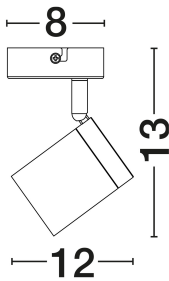

NOVA LUCE

PRODUCT DATASHEET

Version: 001

PRODUCT PHOTOGRAPH

TECHNICAL DRAWING

GENERAL INFORMATION

Product Code	9011313
Collection	Indoor
Product Category	Spotlights
Product Family	Alma
Mounting Location	Ceiling
Application Environment	Indoor
Specifications	N/A

DIMENSION & WEIGHT

LxWxH (cm)	D: 12 W: 8 H: 13
Cut Out (cm)	N/A
Weight (Kgr)	0.28

MATERIAL & COLOR

Product Color	Sandy Black
Body Material	Aluminium

APPLICATION & MOUNTING

Ambient Working Temp.	Max 45°C
Type of Protection	IP44
Dimmable	Yes
Type of Dimming	N/A
Mounting type	Surface
Mounting Depth (cm)	N/A
Led Module Replaceable	Yes
Light Source	GU10

Power (Nominal)	1x10W
Input voltage (Nominal)	100-240V
Mains Frequency	50/60Hz

PHOTOMETRICAL DATA

Luminous Flux	N/A
Color Temperature	N/A
Light Color (Designation)	N/A

WARRANTY

Warranty	3 Years
----------	----------------