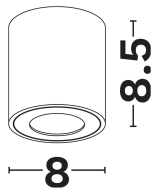

TECHNICAL DRAWING

MATERIAL & COLOR

Product Color	Black
Body Material	Aluminium
Cover Material	N/A

APPLICATION & MOUNTING

Ambient Working Temp.	45 C
Type of Protection	IP44
Protection Class IK	N/A
Dimmable	N/A
Type of Dimming (Optional)	N/A
Mounting type	Surface
Mounting Depth (cm)	Ceiling
Led Module Replaceable	Yes
Light Source	Led Gu10
Adjustable	No

COMPATIBLE WITH

— On/Off Driver: N/A

— Triac Driver: N/A

— Dali Driver: N/A

NOVA LUCE S.A

Schimatari Viotias
32009, Greece

+30 22620 58 121
+30 22620 56 743

info@novaluce.com
www.novaluce.com