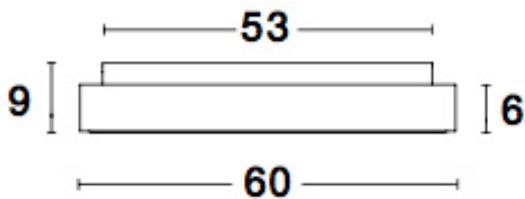

TECHNICAL DRAWING

GENERAL INFORMATION

Product Code	9453041
Collection	Decorative
Product Category	Ceiling
Product Family	Rando Smart
Mounting Location	Ceiling
Application Environment	Indoor

DIMENSION & WEIGHT

LxWxH (cm)	D: 60 H: 9
Cut out (cm)	N/A
Weight (Kgr)	4.3

MATERIAL & COLOR

Product Color	Sandy White
Body Material	Aluminium & Acrylic

APPLICATION & MOUNTING

Ambient Working Temp.	Max 45 oC
Type of Protection	IP20
Dimmable	Yes
Type of Dimming (Optional)	Triac
Mounting type	Ceiling
Mounting Depth (cm)	N/A
Led Module Replaceable	No
Light Source	LED

NOVA LUCE S.A

Schimatari Viotias
32009, Greece

+30 22620 58 121
+30 22620 56 743

info@novaluce.com
www.novaluce.com