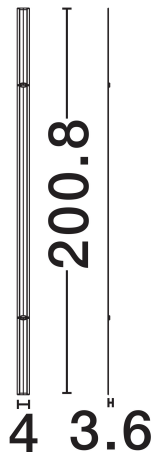

### PRODUCT PHOTOGRAPH

### TECHNICAL DRAWING

### DIMENSION & WEIGHT

LxWxH (cm)	L: 200.8 W: 4 H: 3.6
Cut Out (cm)	N/A
Weight (Kgr)	1.05

### PHOTOMETRICAL DATA

Luminous Flux	<b>3200lm</b>
Color Temperature	<b>3000K</b>
Light Color (Designation)	<b>Warm White</b>