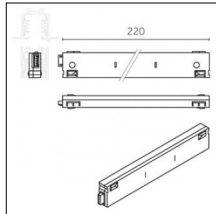

Code 0.26501.0000 - Standard spacer - 220mm

Type: Structural
Finishing: Without finish / Stainles Steel / Natural aluminium (Standard)
Length: 220mm