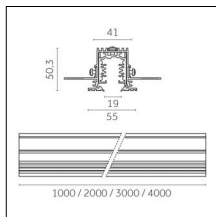

Tracks/channels

Code 0.27101.0021 - 3-circuit track Supertrack

Finishing: Black (Standard)
Length: 1000mm Width: 41mm Height: 50mm