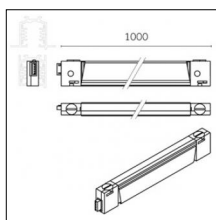

Code 0.26506.0000 - Customizable spacer - 1000mm

Type: Structural
Finishing: Without finish / Stainles Steel / Natural aluminium (Standard)
Length: 1000mm