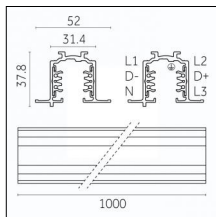

### Code 0.02030.0010 - 3-circuit track surface/pendant

Finishing: White (Standard)  
Length: 1000mm Width: 31.4mm Height: 37.8mm

### Code 0.02031.0028 - 3-circuit track surface/pendant

Finishing: Metallised grey (Standard)  
Length: 2000mm Width: 31.4mm Height: 37.8mm

Luminaire constructed in conformity with Directives 2014/35/EU (LV), 2014/30/EU (EMC), 2009/125/EC (Ecodesign) with Regulations (EC) No 245/2009, (EU) No 347/2010 and (EU) 2015/1428 (for luminaires with fluorescent and metal halide lamps only), 2009/125/EC (Ecodesign) with Regulations (EU) No 1194/2012 and 2015/1428 (for LED luminaires only), 2011/65/EU (RoHS 2) and 2012/19/EU (WEEE).

### Code 0.02033.0028 - 3-circuit track surface/pendant

Finishing: Metallised grey (Standard)  
Length: 4000mm Width: 31.4mm Height: 37.8mm

Luminaire constructed in conformity with Directives 2014/35/EU (LV), 2014/30/EU (EMC), 2009/125/EC (Ecodesign) with Regulations (EC) No 245/2009, (EU) No 347/2010 and (EU) 2015/1428 (for luminaires with fluorescent and metal halide lamps only), 2009/125/EC (Ecodesign) with Regulations (EU) No 1194/2012 and 2015/1428 (for LED luminaires only), 2011/65/EU (RoHS 2) and 2012/19/EU (WEEE).

## Tracks/channels

**Code 0.02034.0010 - 3-circuit track recessed**

Finishing: White (Standard)  
Length: 1000mm Width: 52mm Height: 37.8mm

**Code 0.02034.0021 - 3-circuit track recessed**

Finishing: Black (Standard)  
Length: 1000mm Width: 52mm Height: 37.8mm