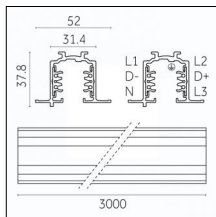

### Code 0.02031.0028 - 3-circuit track surface/pendant

Finishing: Metallised grey (Standard)  
Length: 2000mm Width: 31.4mm Height: 37.8mm

Luminaire constructed in conformity with Directives 2014/35/EU (LV), 2014/30/EU (EMC), 2009/125/EC (Ecodesign) with Regulations (EC) No 245/2009, (EU) No 347/2010 and (EU) 2015/1428 (for luminaires with fluorescent and metal halide lamps only), 2009/125/EC (Ecodesign) with Regulations (EU) No 1194/2012 and 2015/1428 (for LED luminaires only), 2011/65/EU (RoHS 2) and 2012/19/EU (WEEE).

## Tracks/channels

**Code 0.02034.0010 - 3-circuit track recessed**

Finishing: White (Standard)  
Length: 1000mm Width: 52mm Height: 37.8mm

**Code 0.02034.0021 - 3-circuit track recessed**

Finishing: Black (Standard)  
Length: 1000mm Width: 52mm Height: 37.8mm

**Code 0.02035.0021 - 3-circuit track recessed**

Finishing: Black (Standard)  
Length: 2000mm Width: 52mm Height: 37.8mm

**Code 0.02035.0028 - 3-circuit track recessed**

Finishing: Metallised grey (Standard)  
Length: 2000mm Width: 52mm Height: 37.8mm

## Tracks/channels

**Code 0.02036.0010 - 3-circuit track recessed**

Finishing: White (Standard)  
Length: 3000mm Width: 52mm Height: 37.8mm

**Code 0.02036.0021 - 3-circuit track recessed**

Finishing: Black (Standard)  
Length: 3000mm Width: 52mm Height: 37.8mm