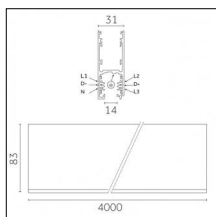

Code 0.02508.0021 - H Track | Surface/Pendant

Finishing: Black (Standard)
Length: 4000mm Width: 31mm Height: 83mm

Luminaire constructed in conformity with Directives 2014/35/EU (LV), 2014/30/EU (EMC), 2009/125/EC (Ecodesign) with Regulations (EC) No 245/2009, (EU) No 347/2010 and (EU) 2015/1428 (for luminaires with fluorescent and metal halide lamps only), 2009/125/EC (Ecodesign) with Regulations (EU) No 1194/2012 and 2015/1428 (for LED luminaires only), 2011/65/EU (RoHS 2) and 2012/19/EU (WEEE).