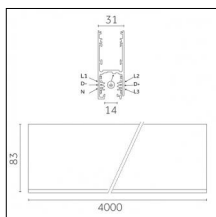

Code 0.02508.0010 - H Track | Surface/Pendant

Finishing: White (Standard)
Length: 4000mm Width: 31mm Height: 83mm