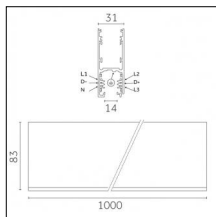

Code 0.02505.0021 - H Track | Surface/Pendant

Finishing: Black (Standard)
Length: 1000mm Width: 31mm Height: 83mm

Luminaire constructed in conformity with Directives 2014/35/EU (LV), 2014/30/EU (EMC), 2009/125/EC (Ecodesign) with Regulations (EC) No 245/2009, (EU) No 347/2010 and (EU) 2015/1428 (for luminaires with fluorescent and metal halide lamps only), 2009/125/EC (Ecodesign) with Regulations (EU) No 1194/2012 and 2015/1428 (for LED luminaires only), 2011/65/EU (RoHS 2) and 2012/19/EU (WEEE).