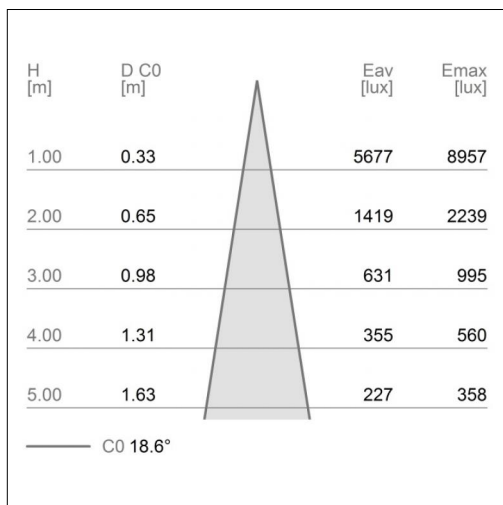

Photometries

D_LH63E_HC_31.ies
D_LH63E_HC_31.LDT