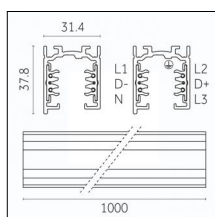

### Physical features

**Material:** Die-cast aluminum

**Mounting:** Track

**Fixing:** Ceiling

**Adjustability:** 356° horizontal axis 90° vertical axis

**Finishing:** Embossed matt black (Standard)

Luminaire constructed in conformity with Directives 2014/35/EU (LV), 2014/30/EU (EMC), 2009/125/EC (Ecodesign) with Regulations (EC) No 245/2009, (EU) No 347/2010 and (EU) 2015/1428 (for luminaires with fluorescent and metal halide lamps only), 2009/125/EC (Ecodesign) with Regulations (EU) No 1194/2012 and 2015/1428 (for LED luminaires only), 2011/65/EU (RoHS 2) and 2012/19/EU (WEEE).

### Code 0.02030.0010 - 3-circuit track surface/pendant

Finishing: White (Standard)  
Length: 1000mm Width: 31.4mm Height: 37.8mm

### Code 0.02031.0010 - 3-circuit track surface/pendant

Finishing: White (Standard)  
Length: 2000mm Width: 31.4mm Height: 37.8mm

### Code 0.02031.0028 - 3-circuit track surface/pendant

Finishing: Metallised grey (Standard)  
Length: 2000mm Width: 31.4mm Height: 37.8mm

Luminaire constructed in conformity with Directives 2014/35/EU (LV), 2014/30/EU (EMC), 2009/125/EC (Ecodesign) with Regulations (EC) No 245/2009, (EU) No 347/2010 and (EU) 2015/1428 (for luminaires with fluorescent and metal halide lamps only), 2009/125/EC (Ecodesign) with Regulations (EU) No 1194/2012 and 2015/1428 (for LED luminaires only), 2011/65/EU (RoHS 2) and 2012/19/EU (WEEE).