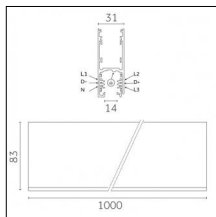

Code 0.02505.0010 - H Track | Surface/Pendant

Finishing: White (Standard)
Length: 1000mm Width: 31mm Height: 83mm