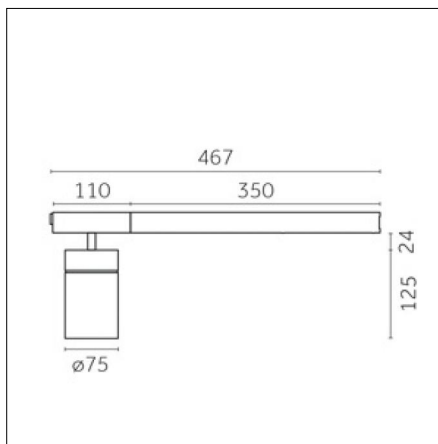

Indoor | Track mounted luminaires | Yori Evo Ghostrack

Medium 23°

31

IP20

Risk 1

850°

Code D.1X.LH63E.HC31

Light source features

Number of light sources: 1

Source type: LED

Watt: 12W

Lm: 1323lm

Lm/W: 110lm/W

Kelvin/CRI: 3000K / >98

SDCM/L90 B10: < 2 / 50000

Electrical features

Driver included: YES

Driver position: integrated

Driver type: DALI 220/240 Vac 50/60 Hz

Total power consumption (LED + DRIVER): 14

Isolation class: Class II

Optical features

Beam angle: 23°

Optical type, adjustability: Adjustable

Interchangeable optic (IOS): YES

Physical features

Material: Die-cast aluminum

Mounting: Track

Fixing: Ceiling

Adjustability: 356° horizontal axis 90° vertical axis

Finishing: Embossed matt black (Standard)

Luminaire constructed in conformity with Directives 2014/35/EU (LV), 2014/30/EU (EMC), 2009/125/EC (Ecodesign) with Regulations (EC) No 245/2009, (EU) No 347/2010 and (EU) 2015/1428 (for luminaires with fluorescent and metal halide lamps only), 2009/125/EC (Ecodesign) with Regulations (EU) No 1194/2012 and 2015/1428 (for LED luminaires only), 2011/65/EU (RoHS 2) and 2012/19/EU (WEEE).

Reggiani SPA Illuminazione

Viale Monza, 16 20845 Sovico (MB) Italy
Tel. (+39) 039 2071.1 fax (+39) 039 2071 999

www.reggiani.net
contact@reggiani.net