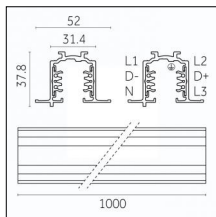

### Code 0.02030.0010 - 3-circuit track surface/pendant

Finishing: White (Standard)  
Length: 1000mm Width: 31.4mm Height: 37.8mm

### Code 0.02031.0028 - 3-circuit track surface/pendant

Finishing: Metallised grey (Standard)  
Length: 2000mm Width: 31.4mm Height: 37.8mm

Luminaire constructed in conformity with Directives 2014/35/EU (LV), 2014/30/EU (EMC), 2009/125/EC (Ecodesign) with Regulations (EC) No 245/2009, (EU) No 347/2010 and (EU) 2015/1428 (for luminaires with fluorescent and metal halide lamps only), 2009/125/EC (Ecodesign) with Regulations (EU) No 1194/2012 and 2015/1428 (for LED luminaires only), 2011/65/EU (RoHS 2) and 2012/19/EU (WEEE).

### Code 0.02033.0028 - 3-circuit track surface/pendant

Finishing: Metallised grey (Standard)  
Length: 4000mm Width: 31.4mm Height: 37.8mm

Luminaire constructed in conformity with Directives 2014/35/EU (LV), 2014/30/EU (EMC), 2009/125/EC (Ecodesign) with Regulations (EC) No 245/2009, (EU) No 347/2010 and (EU) 2015/1428 (for luminaires with fluorescent and metal halide lamps only), 2009/125/EC (Ecodesign) with Regulations (EU) No 1194/2012 and 2015/1428 (for LED luminaires only), 2011/65/EU (RoHS 2) and 2012/19/EU (WEEE).

## Tracks/channels

**Code 0.02034.0010 - 3-circuit track recessed**

Finishing: White (Standard)  
Length: 1000mm Width: 52mm Height: 37.8mm

**Code 0.02034.0021 - 3-circuit track recessed**

Finishing: Black (Standard)  
Length: 1000mm Width: 52mm Height: 37.8mm