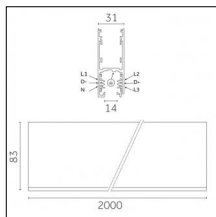

Code 0.02506.0021 - H Track | Surface/Pendant

Finishing: Black (Standard)
Length: 2000mm Width: 31mm Height: 83mm