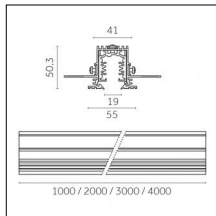

Code 0.27103.0021 - 3-circuit track Supertrack

Finishing: Black (Standard)
Length: 3000mm Width: 41mm Height: 50mm