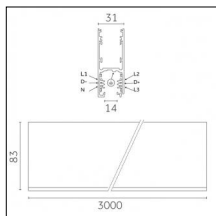

### Code 0.02030.0010 - 3-circuit track surface/pendant

Finishing: White (Standard)  
Length: 1000mm Width: 31.4mm Height: 37.8mm

### Code 0.02031.0028 - 3-circuit track surface/pendant

Finishing: Metallised grey (Standard)  
Length: 2000mm Width: 31.4mm Height: 37.8mm

Luminaire constructed in conformity with Directives 2014/35/EU (LV), 2014/30/EU (EMC), 2009/125/EC (Ecodesign) with Regulations (EC) No 245/2009, (EU) No 347/2010 and (EU) 2015/1428 (for luminaires with fluorescent and metal halide lamps only), 2009/125/EC (Ecodesign) with Regulations (EU) No 1194/2012 and 2015/1428 (for LED luminaires only), 2011/65/EU (RoHS 2) and 2012/19/EU (WEEE).

### Code 0.02505.0021 - H Track | Surface/Pendant

Finishing: Black (Standard)  
Length: 1000mm Width: 31mm Height: 83mm

Luminaire constructed in conformity with Directives 2014/35/EU (LV), 2014/30/EU (EMC), 2009/125/EC (Ecodesign) with Regulations (EC) No 245/2009, (EU) No 347/2010 and (EU) 2015/1428 (for luminaires with fluorescent and metal halide lamps only), 2009/125/EC (Ecodesign) with Regulations (EU) No 1194/2012 and 2015/1428 (for LED luminaires only), 2011/65/EU (RoHS 2) and 2012/19/EU (WEEE).

## Tracks/channels

**Code 0.02506.0010 - H Track | Surface/Pendant**

Finishing: White (Standard)  
Length: 2000mm Width: 31mm Height: 83mm

**Code 0.02506.0021 - H Track | Surface/Pendant**

Finishing: Black (Standard)  
Length: 2000mm Width: 31mm Height: 83mm