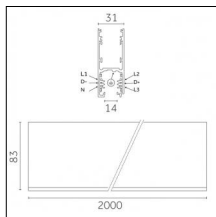

Tracks/channels

Code 0.02506.0010 - H Track | Surface/Pendant

Finishing: White (Standard)
Length: 2000mm Width: 31mm Height: 83mm