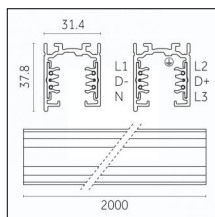

### Physical features

**Material:** Die-cast aluminum

**Mounting:** Track

**Fixing:** Ceiling

**Adjustability:** 356° horizontal axis 90° vertical axis

**Finishing:** Embossed matt black (Standard)

Luminaire constructed in conformity with Directives 2014/35/EU (LV), 2014/30/EU (EMC), 2009/125/EC (Ecodesign) with Regulations (EC) No 245/2009, (EU) No 347/2010 and (EU) 2015/1428 (for luminaires with fluorescent and metal halide lamps only), 2009/125/EC (Ecodesign) with Regulations (EU) No 1194/2012 and 2015/1428 (for LED luminaires only), 2011/65/EU (RoHS 2) and 2012/19/EU (WEEE).

### Code 0.02030.0010 - 3-circuit track surface/pendant

Finishing: White (Standard)  
Length: 1000mm Width: 31.4mm Height: 37.8mm

### Code 0.02031.0010 - 3-circuit track surface/pendant

Finishing: White (Standard)  
Length: 2000mm Width: 31.4mm Height: 37.8mm

### Code 0.02031.0028 - 3-circuit track surface/pendant

Finishing: Metallised grey (Standard)  
Length: 2000mm Width: 31.4mm Height: 37.8mm

Luminaire constructed in conformity with Directives 2014/35/EU (LV), 2014/30/EU (EMC), 2009/125/EC (Ecodesign) with Regulations (EC) No 245/2009, (EU) No 347/2010 and (EU) 2015/1428 (for luminaires with fluorescent and metal halide lamps only), 2009/125/EC (Ecodesign) with Regulations (EU) No 1194/2012 and 2015/1428 (for LED luminaires only), 2011/65/EU (RoHS 2) and 2012/19/EU (WEEE).