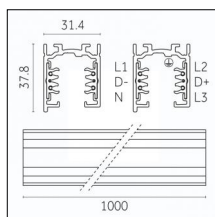

### Physical features

**Material:** Die-cast aluminum

**Mounting:** Track

**Fixing:** Ceiling

**Adjustability:** 356° horizontal axis 90° vertical axis

**Finishing:** Embossed matt black (Standard)

Luminaire constructed in conformity with Directives 2014/35/EU (LV), 2014/30/EU (EMC), 2009/125/EC (Ecodesign) with Regulations (EC) No 245/2009, (EU) No 347/2010 and (EU) 2015/1428 (for luminaires with fluorescent and metal halide lamps only), 2009/125/EC (Ecodesign) with Regulations (EU) No 1194/2012 and 2015/1428 (for LED luminaires only), 2011/65/EU (RoHS 2) and 2012/19/EU (WEEE).

### Code 0.02030.0010 - 3-circuit track surface/pendant

Finishing: White (Standard)  
Length: 1000mm Width: 31.4mm Height: 37.8mm

### Code 0.02031.0028 - 3-circuit track surface/pendant

Finishing: Metallised grey (Standard)  
Length: 2000mm Width: 31.4mm Height: 37.8mm

Luminaire constructed in conformity with Directives 2014/35/EU (LV), 2014/30/EU (EMC), 2009/125/EC (Ecodesign) with Regulations (EC) No 245/2009, (EU) No 347/2010 and (EU) 2015/1428 (for luminaires with fluorescent and metal halide lamps only), 2009/125/EC (Ecodesign) with Regulations (EU) No 1194/2012 and 2015/1428 (for LED luminaires only), 2011/65/EU (RoHS 2) and 2012/19/EU (WEEE).

## Tracks/channels

**Code 0.02506.0010 - H Track | Surface/Pendant**

Finishing: White (Standard)  
Length: 2000mm Width: 31mm Height: 83mm

**Code 0.02506.0021 - H Track | Surface/Pendant**

Finishing: Black (Standard)  
Length: 2000mm Width: 31mm Height: 83mm