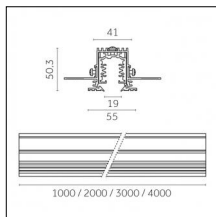

Code 0.27102.0021 - 3-circuit track Supertrack

Finishing: Black (Standard)
Length: 2000mm Width: 41mm Height: 50mm