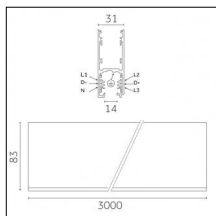

Code 0.02507.0021 - H Track | Surface/Pendant

Finishing: Black (Standard)
Length: 3000mm Width: 31mm Height: 83mm