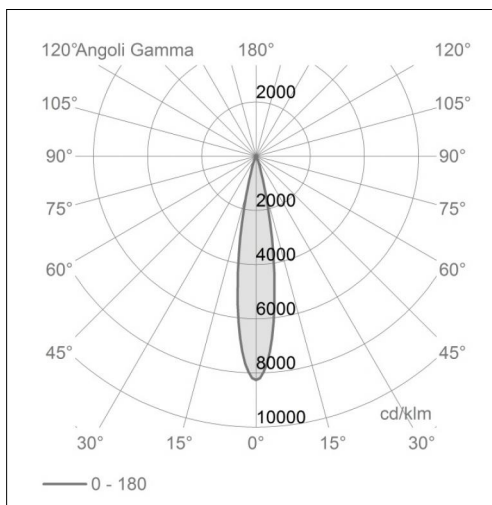

Photometries

D_LH63E_HC_31.ies
D_LH63E_HC_31.LDT