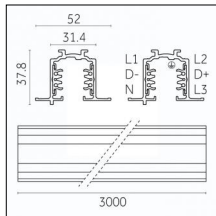

### Physical features

**Material:** Die-cast aluminum

**Mounting:** Track

**Fixing:** Ceiling

**Adjustability:** 356° horizontal axis 90° vertical axis

**Finishing:** Embossed matt black (Standard)

Luminaire constructed in conformity with Directives 2014/35/EU (LV), 2014/30/EU (EMC), 2009/125/EC (Ecodesign) with Regulations (EC) No 245/2009, (EU) No 347/2010 and (EU) 2015/1428 (for luminaires with fluorescent and metal halide lamps only), 2009/125/EC (Ecodesign) with Regulations (EU) No 1194/2012 and 2015/1428 (for LED luminaires only), 2011/65/EU (RoHS 2) and 2012/19/EU (WEEE).

### Code 0.02030.0010 - 3-circuit track surface/pendant

Finishing: White (Standard)  
Length: 1000mm Width: 31.4mm Height: 37.8mm

### Code 0.02031.0028 - 3-circuit track surface/pendant

Finishing: Metallised grey (Standard)  
Length: 2000mm Width: 31.4mm Height: 37.8mm

Luminaire constructed in conformity with Directives 2014/35/EU (LV), 2014/30/EU (EMC), 2009/125/EC (Ecodesign) with Regulations (EC) No 245/2009, (EU) No 347/2010 and (EU) 2015/1428 (for luminaires with fluorescent and metal halide lamps only), 2009/125/EC (Ecodesign) with Regulations (EU) No 1194/2012 and 2015/1428 (for LED luminaires only), 2011/65/EU (RoHS 2) and 2012/19/EU (WEEE).

## Tracks/channels

**Code 0.02036.0010 - 3-circuit track recessed**

Finishing: White (Standard)  
Length: 3000mm Width: 52mm Height: 37.8mm

**Code 0.02036.0021 - 3-circuit track recessed**

Finishing: Black (Standard)  
Length: 3000mm Width: 52mm Height: 37.8mm