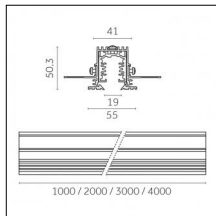

Code 0.27104.0021 - 3-circuit track Supertrack

Finishing: Black (Standard)
Length: 4000mm Width: 41mm Height: 50mm