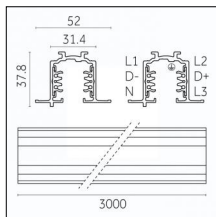

### Code 0.02031.0028 - 3-circuit track surface/pendant

Finishing: Metallised grey (Standard)  
Length: 2000mm Width: 31.4mm Height: 37.8mm

Luminaire constructed in conformity with Directives 2014/35/EU (LV), 2014/30/EU (EMC), 2009/125/EC (Ecodesign) with Regulations (EC) No 245/2009, (EU) No 347/2010 and (EU) 2015/1428 (for luminaires with fluorescent and metal halide lamps only), 2009/125/EC (Ecodesign) with Regulations (EU) No 1194/2012 and 2015/1428 (for LED luminaires only), 2011/65/EU (RoHS 2) and 2012/19/EU (WEEE).

## Tracks/channels

**Code 0.02034.0010 - 3-circuit track recessed**

Finishing: White (Standard)  
Length: 1000mm Width: 52mm Height: 37.8mm

**Code 0.02034.0021 - 3-circuit track recessed**

Finishing: Black (Standard)  
Length: 1000mm Width: 52mm Height: 37.8mm

**Code 0.02035.0021 - 3-circuit track recessed**

Finishing: Black (Standard)  
Length: 2000mm Width: 52mm Height: 37.8mm

**Code 0.02035.0028 - 3-circuit track recessed**

Finishing: Metallised grey (Standard)  
Length: 2000mm Width: 52mm Height: 37.8mm

## Tracks/channels

**Code 0.02036.0010 - 3-circuit track recessed**

Finishing: White (Standard)  
Length: 3000mm Width: 52mm Height: 37.8mm

**Code 0.02036.0021 - 3-circuit track recessed**

Finishing: Black (Standard)  
Length: 3000mm Width: 52mm Height: 37.8mm