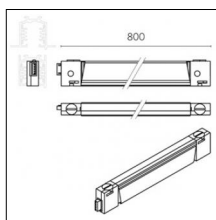

Accessories

Code 0.26505.0000 - Customizable spacer - 800mm

Type: Structural
Finishing: Without finish / Stainles Steel / Natural aluminium (Standard)
Length: 800mm