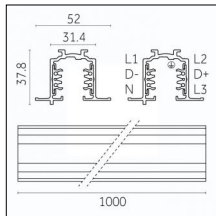

### Physical features

**Material:** Die-cast aluminum

**Mounting:** Track

**Fixing:** Ceiling

**Adjustability:** 356° horizontal axis 90° vertical axis

**Finishing:** Embossed matt black (Standard)

Luminaire constructed in conformity with Directives 2014/35/EU (LV), 2014/30/EU (EMC), 2009/125/EC (Ecodesign) with Regulations (EC) No 245/2009, (EU) No 347/2010 and (EU) 2015/1428 (for luminaires with fluorescent and metal halide lamps only), 2009/125/EC (Ecodesign) with Regulations (EU) No 1194/2012 and 2015/1428 (for LED luminaires only), 2011/65/EU (RoHS 2) and 2012/19/EU (WEEE).

### Code 0.02030.0010 - 3-circuit track surface/pendant

Finishing: White (Standard)  
Length: 1000mm Width: 31.4mm Height: 37.8mm

### Code 0.02031.0028 - 3-circuit track surface/pendant

Finishing: Metallised grey (Standard)  
Length: 2000mm Width: 31.4mm Height: 37.8mm

Luminaire constructed in conformity with Directives 2014/35/EU (LV), 2014/30/EU (EMC), 2009/125/EC (Ecodesign) with Regulations (EC) No 245/2009, (EU) No 347/2010 and (EU) 2015/1428 (for luminaires with fluorescent and metal halide lamps only), 2009/125/EC (Ecodesign) with Regulations (EU) No 1194/2012 and 2015/1428 (for LED luminaires only), 2011/65/EU (RoHS 2) and 2012/19/EU (WEEE).

## Tracks/channels

**Code 0.02034.0010 - 3-circuit track recessed**

Finishing: White (Standard)  
Length: 1000mm Width: 52mm Height: 37.8mm

**Code 0.02034.0021 - 3-circuit track recessed**

Finishing: Black (Standard)  
Length: 1000mm Width: 52mm Height: 37.8mm