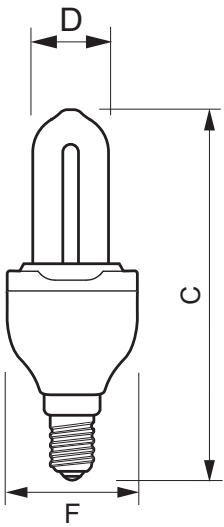

Economy stick

Order product name Economy stick 8W CDL E14
220-240V 1PF/6
Pieces per pack 1
Packing configuration 6
Packs per outerbox 6
Bar code on pack -
EAN1 8718291658351

Bar code on
outerbox - EAN3 8718291658368
Logistic code(s) -
12NC 929689136401
Net weight per piece 50.000 gr

Warnings and Safety

- Breaking a lamp is extremely unlikely to have any impact on your health. If a lamp breaks, ventilate the room for 30 minutes and remove the parts, preferably with gloves. Put them in a closed plastic

bag and take it to your local waste facilities for recycling. Do not use a vacuum cleaner.

- Compact fluorescent lamps have to be treated as special waste, they must be taken to your local waste facilities for recycling. The European Lighting Industry has set up an infrastructure, capable of recycling mercury, other metals, glass etc.

Dimensional drawing

Economy stick 8W CDL E14 220-240V 1PF

Product	C (Max)	D (Max)	F (Max)
ESSENNNG Erp 8W CDL E14 220-240V 50/60Hz	132	21.7	40.4