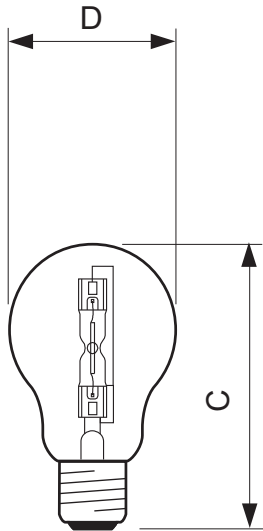

### • Product Dimensions

Overall Length C	97 (max) mm
Diameter D	56 (max) mm
Overall Width E	56 (min) mm
Overall Height H	97 (min) mm

### • Product Data

Order code	925701044201
Full product code	925701044201
Full product name	EcoClassic 105W E27 230V A55 CL 1CT
Order product name	EcoClassic 105W E27 230V A55 CL 1CT/10
Pieces per pack	1
Packing configuration	10
Packs per outerbox	10

### Dimensional drawing