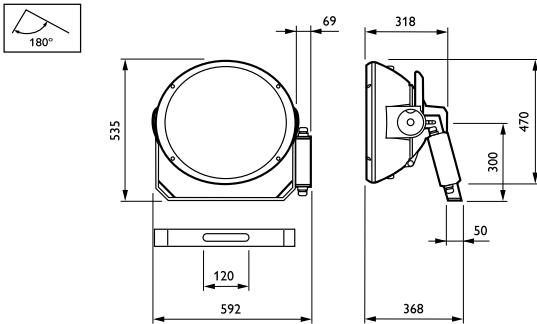

## Product Data

Full product code	872790050201500
Order product name	MVF404 MHN-SEH2000W/956 B2 SI
EAN/UPC - Product	8727900502015
Order code	910502218218
Numerator - Quantity Per Pack	1
Numerator - Packs per outer box	1
Material Nr. (12NC)	910502218218
Net Weight (Piece)	14.500 kg

## Dimensional drawing

ArenaVision MVF403/MVF404