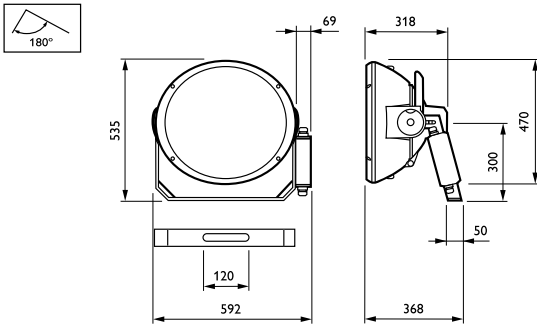

## Product Data

Full product code	872790050202200
Order product name	MVF404 MHN-SEH2000W/956 B3 SI
EAN/UPC - Product	8727900502022
Order code	910502218318
Numerator - Quantity Per Pack	1
Numerator - Packs per outer box	1
Material Nr. (12NC)	910502218318
Net Weight (Piece)	14.500 kg

## Dimensional drawing

ArenaVision MVF403/MVF404