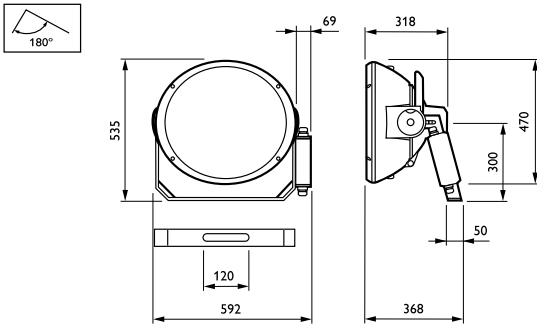

Initial Performance (IEC Compliant)

Init. Corr. Color Temperature	5600 K
-------------------------------	--------

Product Data

Full product code	872790050204600
Order product name	MVF404 MHN-SEH2000W/956 B5 SI
EAN/UPC - Product	8727900502046
Order code	910502218518
Numerator - Quantity Per Pack	1
Numerator - Packs per outer box	1
Material Nr. (12NC)	910502218518
Net Weight (Piece)	14.500 kg

Dimensional drawing

ArenaVision MVF403/MVF404