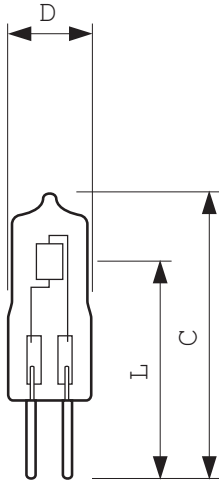

Product data

• General Characteristics

Cap-Base	G4
Cap-Base Information	na [-]
Bulb	T3 [T3: .354 inch / 9 mm]
Bulb Finish	Clear
Operating Position	any [Any or Universal (U)]
Nominal Lifetime	2000 hr
Rated Lifetime (hours)	2000 hr
Rated Lifetime (years)	2 an

• Environmental Characteristics

Energy Efficiency Label (EEL)	C
Energy consumption kWh/1000h	15 kWh

• Measuring Conditions

Switching cycle	8000X
-----------------	-------

• Luminaire Design Requirements

Pinch Temperature	350 (max) C
Bulb Temperature	900 (max) C

• Product Dimensions

Overall Length C	33 (max) mm
Diameter D	9 (max) mm
Overall Width E	9 (min) mm
Light Center Length L	30 mm
Overall Height H	33 (min) mm

• Product Data

Order code	925645117101
Full product code	925645117101
Full product name	EcoHalo Caps 14W G4 12V CL 1BC
Order product name	EcoHalo Caps 14W G4 12V CL 1BC/10
Pieces per pack	1

Dimensional drawing

EcoHalo Caps 14W G4 12V CL 1BC

Product	C (Max)	D (Max)	L (Norm)
EcoH Cap 14W G4 12V CL	33	9	30

G4

© 2013 Koninklijke Philips N.V. (Royal Philips)
All rights reserved.

Specifications are subject to change without notice. Trademarks are the property of Koninklijke Philips N.V. (Royal Philips) or their respective owners.