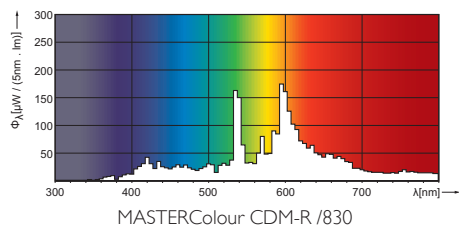

MASTERColour CDM-R

MASTERColour CDM-R 35W/830 E27 PAR20 30D 1CT

Range of compact, high-efficiency, discharge reflector lamps with a stable colour over lifetime and a crisp, sparkling light

Product data

• General Characteristics

• Light Technical Characteristics

Beam Description	Flood [Flood]
Beam Angle	30 D
Technical Beam Angle	22.5 (min), 30 (nom), 37.5 (max) D
Luminous Intensity	5300 cd
Colour Code	830 [CCT of 3000K]
Colour Rendering Index	81 Ra8
Colour Designation	Warm white
Colour Temperature	3000 K
Colour Temperature Technical	3050 K
Lamp Luminous Flux EM	1900 Lm
LLMF - end nominal lifetime	52 %
Chromaticity Coordinate X	0.433 -

Warnings and Safety

- Control gear must include end-of-life protection (IEC61167, IEC 62035)

- Use only with electronic control gear. Colour 830 lamps may also use electromagnetic gear.

Dimensional drawing

E27

MASTERColour CDM-R 35W/830 E27 PAR20 30D 1CT

Product	C (Norm)	C (Max)	D (Norm)	D (Max)
CDM-R 35W/830 E27 PAR20 30D	92	95	64	65

Photometric data

© 2014 Koninklijke Philips N.V. (Royal Philips)
All rights reserved.