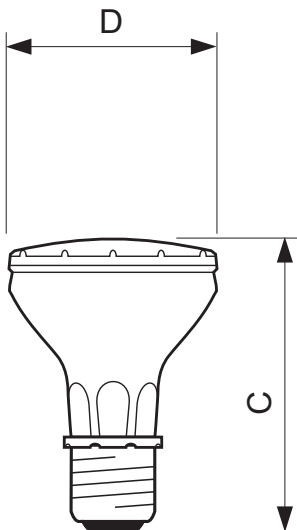

• Luminaire Design Requirements

Cap-Base Temperature	200 (max) C
Bulb Temperature	300 (max) C

• Product Dimensions

Overall Length C	92 (nom), 95 (max) mm
Diameter D	64 (nom), 65 (max) mm

• Product Data

Order code	198105 15
Full product code	871150019810515
Full product name	CDM-R 35W/830 E27 PAR20 30D 1CT

Order product name	CDM-R 35W/830 E27 PAR20 30D 1CT/12
Pieces per pack	1
Packing configuration	12
Packs per outerbox	12
Bar code on pack - EAN1	8711500198105
Bar code on outerbox - EAN3	8711500198112
Logistic code(s) - 12NC	928084000630
ILCOS code	MRS/UB-35/830-H-E27-63.5/96/30
Net weight per piece	0.111 kg

Warnings and Safety

- Control gear must include end-of-life protection (IEC61167, IEC 62035)

- Use only with electronic control gear. Colour 830 lamps may also use electromagnetic gear.

Dimensional drawing

MASTERColour CDM-R 35W/830 E27 PAR20 30D 1CT

Product	C (Norm)	C (Max)	D (Norm)	D (Max)
CDM-R 35W/830 E27 PAR20 30D	92	95	64	65