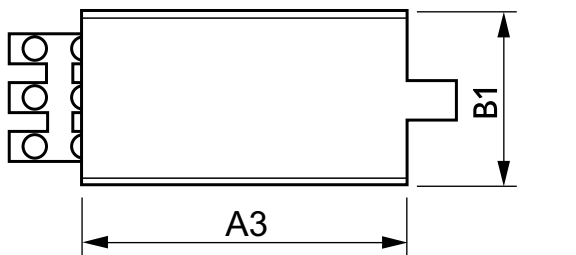

Dimensional drawing

SUD 10-S 220-240V 50/60Hz

Product	C1	A1	A3	B1
SUD 10-S 220-240V 50/60Hz	32 mm	78 mm	62 mm	36 mm

© 2015 Philips Lighting Holding B.V.
All rights reserved.

Specifications are subject to change without notice. Trademarks are the property of Koninklijke Philips N.V. (Royal Philips) or their respective owners.