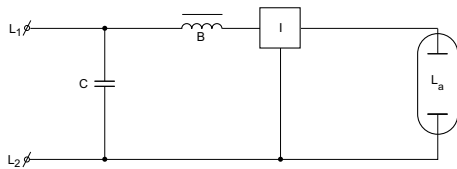

Dimensional drawing

SUD 10-S 220-240V 50/60Hz

Product	C1	A1	A3	B1
SUD 10-S 220-240V 50/60Hz	32 mm	78 mm	62 mm	36 mm

© 2015 Philips Lighting Holding B.V.
All rights reserved.

Specifications are subject to change without notice. Trademarks are the property of Koninklijke Philips N.V. (Royal Philips) or their respective owners.