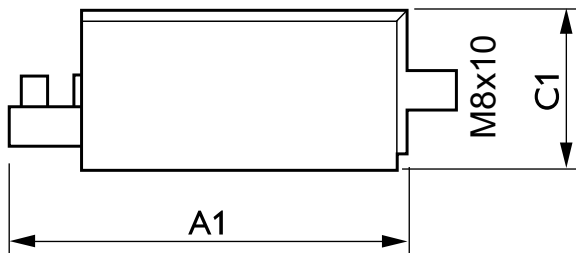

Dimensional drawing

SUD 10-S 220-240V 50/60Hz

Product	C1	A1	A3	B1
SUD 10-S 220-240V 50/60Hz	32 mm	78 mm	62 mm	36 mm

© 2015 Philips Lighting Holding B.V.
All rights reserved.

Specifications are subject to change without notice. Trademarks are the property of Koninklijke Philips N.V. (Royal Philips) or their respective owners.