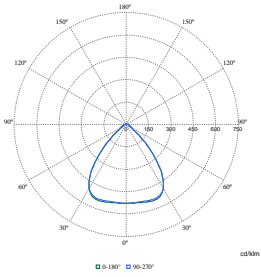

CoreLine Trunking gen2.5

Polar Wide Diagrams

Polar Normal (separate) - LL240XI - 910925870131