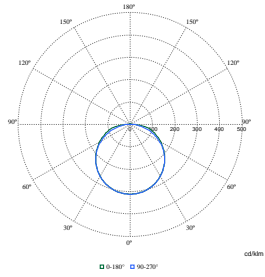

CoreLine Trunking gen2.5

Polar Wide Diagrams

Polar Normal (separate) - LL240XI - 910925870130