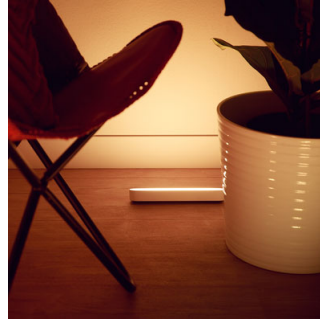

Create your ambience

Set the right ambience for any moment and decorate your home with warm to cool white light. Enjoy different styles throughout the year, whether it's the crisp white light reminding you of a spring breeze, the warm white light of a summer sun or the ice-cool daylight of winter. Connection with the Philips Hue bridge is required for this functionality.