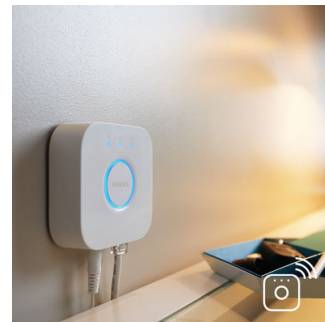

Full control with the Hue bridge

Connect your Philips Hue lights with the bridge to unlock the endless possibilities of the system.