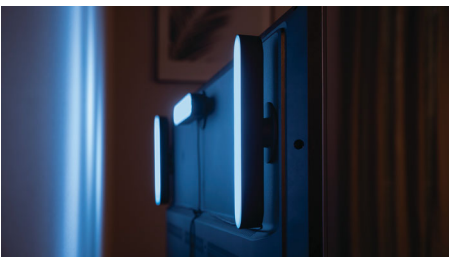

Compact design, full light experience

- Display Hue Play your way
- Decorate with ambient smart lights
- Mount behind your TV
- Create your ambience with warm white to cool daylight
- Amp your entertainment with smart lighting
- Connect 3 Hue Play light bars with 1 plug
- Control it your way

Full control from a smart device with the Hue bridge

- Full control from a smart device with the Hue bridge

PHILIPS

Play light bar double pack
Double pack LED integrated, Black, Smart control with Hue bridge*

7820230P7

Highlights

Display Hue Play your way

The Philips Hue Play light bar can be mounted to a wall or TV, laid flat on any surface, or stood upright. A versatile smart light, it makes the perfect accent piece for any living room, entertainment space, or media room.

Mount behind your TV

Mount the Philips Hue Play smart light bar behind your screen using the included clips and double-sided tape to instantly create beautiful backlighting in the colour of your choice.