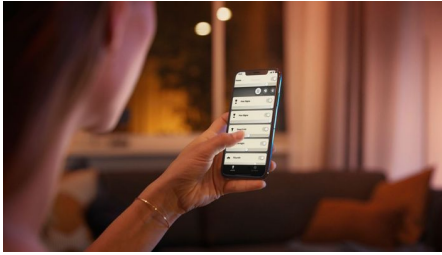

Easy smart lighting

With a Philips Hue White ambiance Buckram spot light in black, you get warm-to-cool white light for your daily routine. Adjust the spot to highlight the right corners of the room, and get instant control with Bluetooth.

Easy smart lighting

- Control up to 10 lights with the Bluetooth app
- Control lights with your voice*
- Set the right mood with warm to cool white light
- Get the perfect light recipes for your daily activities
- Unlock full suite of smart light features with Hue Bridge

Highlights

Control up to 10 lights

With the Hue Bluetooth app, you can control your Hue smart lights in a single room of your home. Add up to 10 smart lights and control them all with just the touch of a button on your mobile device.