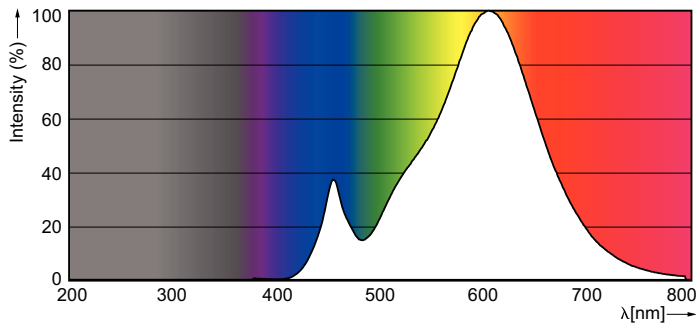

CorePro GLASS LED candles and lusters

Bulb Shape	P45 [P 45mm]
Approval and Application	
Energy Efficiency Class	E
Energy Consumption kWh/1000 h	2 kWh
EPREL Registration Number	387363
Product Data	
Full product code	871951434774800

Order product name	CorePro LEDLusterND2-25W P45 E14 827 CLG
EAN/UPC - Product	8719514347748
Order code	929001238692
Numerator - Quantity Per Pack	1
Numerator - Packs per outer box	10
Material Nr. (12NC)	929001238692
Net Weight (Piece)	0.014 kg

Dimensional drawing

Product	D	C
CorePro LEDLusterND2-25W P45 E14 827 CLG	45 mm	80 mm

Photometric data

LED Lamps, Lightcolour /827 ND CL