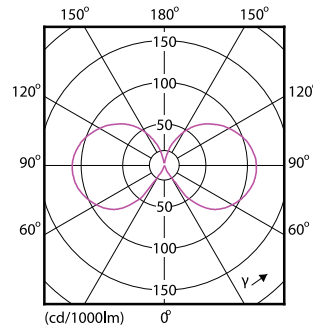

Classic LEDCandle ND 2-25W P45 827 CL