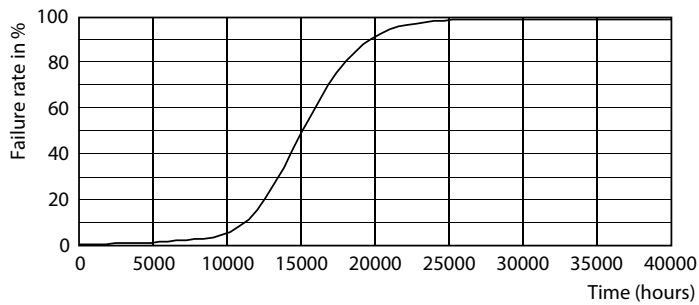

Classic LEDCandle ND 2-25W P45 827 CL

Lifetime