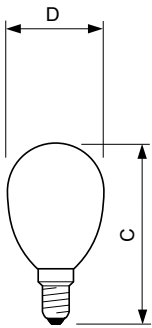

CorePro GLASS LED candles and lusters

Bulb Shape	P45 [P 45mm]
Approval and Application	
Energy Efficiency Class	E
Energy Consumption kWh/1000 h	2 kWh
EPREL Registration Number	387363
Product Data	
Full product code	871951434774800

Order product name	CorePro LEDLusterND2-25W P45 E14 827 CLG
EAN/UPC - Product	8719514347748
Order code	929001238692
Numerator - Quantity Per Pack	1
Numerator - Packs per outer box	10
Material Nr. (12NC)	929001238692
Net Weight (Piece)	0.014 kg

Dimensional drawing

filament 2.5W-25W 250lm NAD 2700K E14ND

Product	D	C
CorePro LEDLusterND2-25W P45 E14 827 CLG	45 mm	80 mm