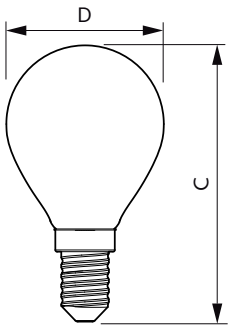

CorePro GLASS LED candles and lusters

Mechanical and housing

Bulb Finish	Frosted
Bulb Shape	P45 [P 45mm]

Approval and application

Energy Efficiency Class	E
Energy Consumption kWh/1000 h	7 kWh
EPREL Registration Number	387448

Product data

Full product code	871951434760100

Order product name	CorePro LEDLusterND6.5-60W P45 E14827FRG
EAN/UPC - Product	8719514347601
Order code	929002028792
Numerator - Quantity Per Pack	1
Numerator - Packs per outer box	10
Material Nr. (12NC)	929002028792
Net Weight (Piece)	0.014 kg

Dimensional drawing

CorePro LEDLusterND6.5-60W P45 E14827FRG

Product	D	C
CorePro LEDLusterND6.5-60W P45 E14827FRG	45 mm	80 mm