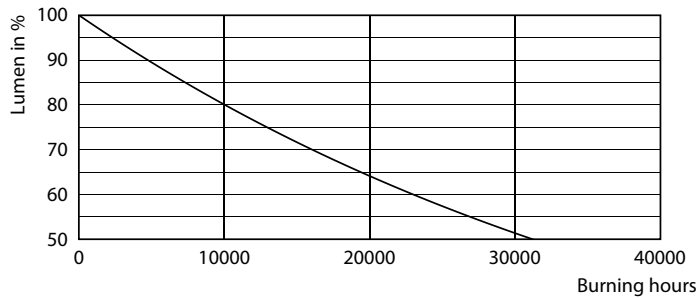

Lifetime

Lumen Maintenance Diagram