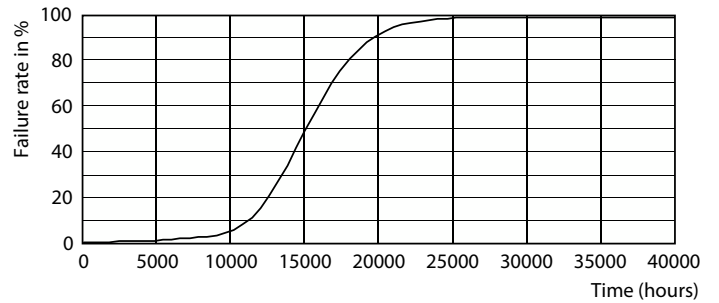

## Photometric data

LEDbulb 6,5-60W E14 P45

## Lifetime

Lumen Maintenance Diagram

Life Expectancy Diagram