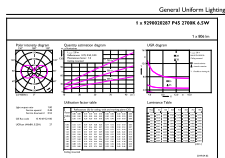

Photometric data

LEDluster E14 P45 827 FR