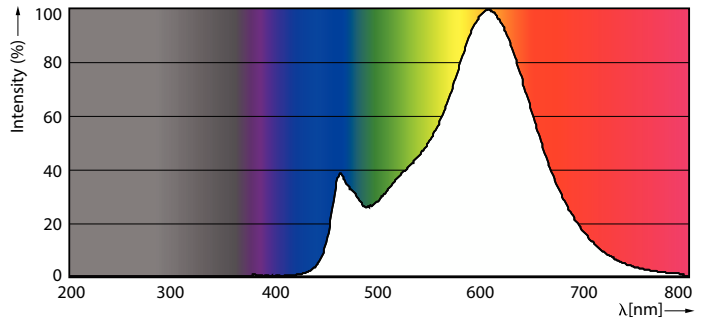

Spectral Power Distribution Colour