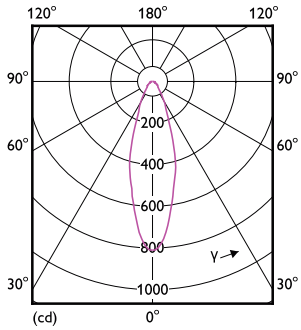

MASTER LEDspot ExpertColor AR111

Photometric data

LEDspots MAS SLR 20W AR111 G53 927 24D-LDD LDD