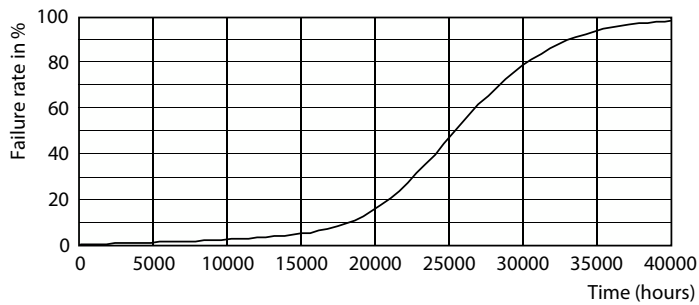

Lifetime

Life Expectancy Diagram

Lumen Maintenance Diagram