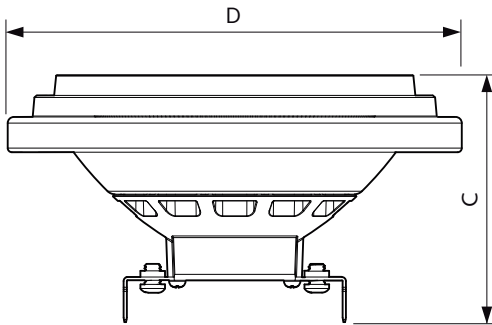

MASTER LEDspot ExpertColor AR111

Controls and dimming

Dimmable	Only with specific dimmers

Mechanical and housing

Bulb Finish	Clear
Bulb Shape	AR111

Approval and application

Energy Efficiency Class	G
Suitable For Accent Lighting	Yes
Energy Consumption kWh/1000 h	20 kWh
EPREL Registration Number	648258

Product data

Full product code	871869970511400
Order product name	MAS LEDspotLV D 20-100W 927 AR111 24D
EAN/UPC - Product	8718699705114
Order code	929002050302
Numerator - Quantity Per Pack	1
Numerator - Packs per outer box	6
Material Nr. (12NC)	929002050302
Copy Net Weight (Piece)	0.160 kg

Dimensional drawing

MAS LEDspotLV D 20-100W 927 AR111 24D

Product	D	C
MAS LEDspotLV D 20-100W 927 AR111 24D	111 mm	62 mm

Photometric data

LEDspots 100W G53 AR111 927 24D