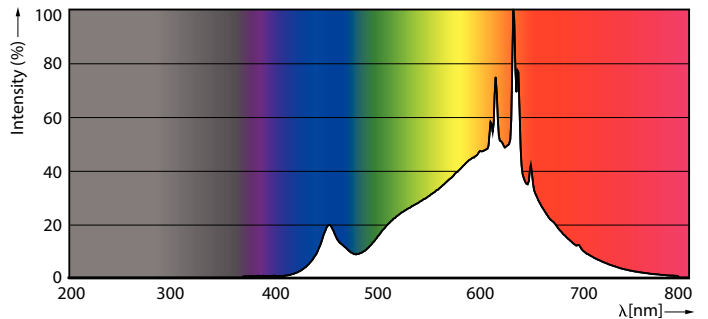

LEDspots MAS SLR 20W AR111 G53 927 24D-POC POC