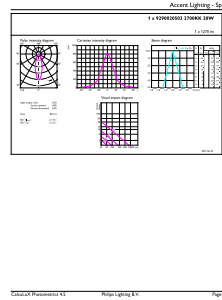

## Product data

|                                 |                                       |
|---------------------------------|---------------------------------------|
| Full product code               | 871869970511400                       |
| Order product name              | MAS LEDspotLV D 20-100W 927 AR111 24D |
| EAN/UPC - Product               | 8718699705114                         |
| Order code                      | 929002050302                          |
| Numerator - Quantity Per Pack   | 1                                     |
| Numerator - Packs per outer box | 6                                     |
| Material Nr. (12NC)             | 929002050302                          |
| Copy Net Weight (Piece)         | 0.160 kg                              |

## Dimensional drawing

MAS LEDspotLV D 20-100W 927 AR111 24D

| Product                               | D      | C     |
|---------------------------------------|--------|-------|
| MAS LEDspotLV D 20-100W 927 AR111 24D | 111 mm | 62 mm |

## Photometric data

Calcul Photoradiance 01 Page Lighting LV Page 111

LEDspots 100W G53 AR111 927 24D

LEDspots MAS SLR 20W AR111 G53 927 24D-POC POC

## Photometric data

LEDspots MAS SLR 20W AR111 G53 927 24D-LDD LDD

LEDspots MAS SLR 20W AR111 G53 927 24D-ADL ADL