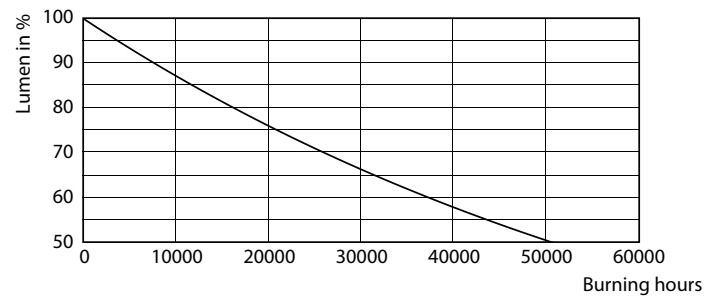

Lifetime

Life Expectancy Diagram

Lumen Maintenance Diagram