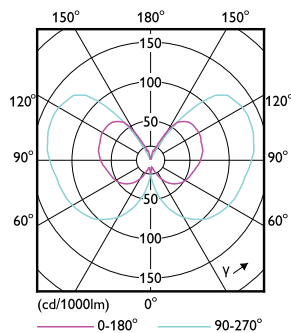

LEDbulb 100lm smoky

LEDbulb 2,3W A60 E27 818 smoky