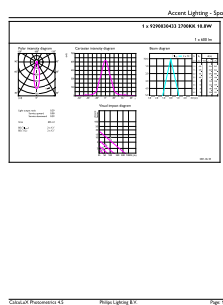

Cote

EC AR111 12V 11-50W 600lm 24D 2700K GU53

Product	D	C
MAS ExpertColor 10.8-50W 927 AR111 24D	111 mm	61 mm

Date fotometrice

LEDspots MAS SLR 10,8W AR111 G53 927 24D-LDD LDD

LEDspots MAS SLR 10,8W AR111 G53 927 24D-ADL ADL

MASTER LEDspot ExpertColor AR111

Date fotometrice

LEDspots MAS SLR 10,8W AR111 G53 927 9D-POC POC

Durață de viață

LEDspots LED 40K

LEDspots LMP 40K