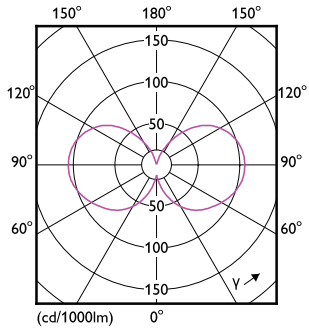

Energy Efficiency Class	A
Energy Consumption kWh/1000 h	4 kWh
EPREL Registration Number	588544

Product data

Full product code	871951442077900
Order product name	MAS LEDBulbND4-60W E27 830 A60 CL G EELA

EAN/UPC - Product	8719514420779
Order code	929003066702
Numerator - Quantity Per Pack	1
Numerator - Packs per outer box	10
Material Nr. (12NC)	929003066702
Net Weight (Piece)	0.030 kg

Dimensional drawing

MAS LEDBulbND4-60W E27 830 A60 CL G EELA

Product	D	C
MAS LEDBulbND4-60W E27 830 A60 CL G EELA	60 mm	105 mm

Photometric data

LEDbulb MAS EU 4W A60 E27 830 CL-GUL

LEDbulb MAS EU 4W A60 E27 830 CL-POC

MASTER UltraEfficient LED bulb

Photometric data

LEDbulb MAS EU A60 4W E27 830 CL-LDD

Lifetime

Life Expectancy Diagram

Lumen Maintenance Diagram