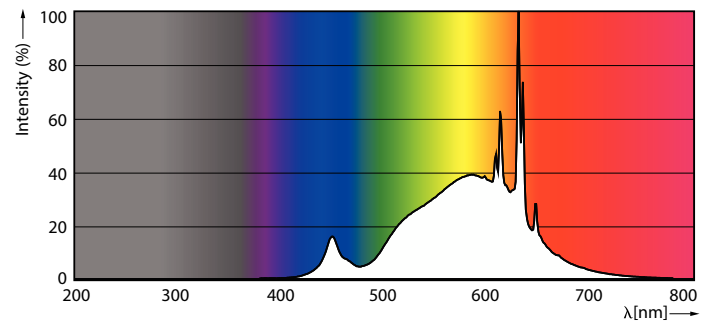

Product data

General information	
Cap-Base	E27 [E27]
EU RoHS compliant	Yes
Nominal Lifetime (Nom)	50000 h
Switching Cycle	50000
Flux measurement reference	Sphere
Light technical	
Color Code	830 [CCT of 3000K]
Luminous Flux (Nom)	840 lm
Color Designation	White (WH)
Correlated Color Temperature (Nom)	3000 K
Luminous Efficacy (rated) (Nom)	210.00 lm/W
Color Consistency	<6
Color Rendering Index (Nom)	80
LLMF At End Of Nominal Lifetime (Nom)	70 %

Energy Efficiency Class	A
Energy Consumption kWh/1000 h	4 kWh
EPREL Registration Number	588544

Product data

Full product code	871951442077900
Order product name	MAS LEDBulbND4-60W E27 830 A60 CL G EELA

EAN/UPC - Product	8719514420779
Order code	929003066702
Numerator - Quantity Per Pack	1
Numerator - Packs per outer box	10
Material Nr. (12NC)	929003066702
Net Weight (Piece)	0.030 kg

Dimensional drawing

MAS LEDBulbND4-60W E27 830 A60 CL G EELA

Product	D	C
MAS LEDBulbND4-60W E27 830 A60 CL G EELA	60 mm	105 mm

Photometric data

LEDbulb MAS EU 4W A60 E27 830 CL-GUL

LEDbulb MAS EU 4W A60 E27 830 CL-POC

MASTER UltraEfficient LED bulb

Photometric data

LEDbulb MAS EU A60 4W E27 830 CL-LDD

Lifetime

Life Expectancy Diagram

Lumen Maintenance Diagram