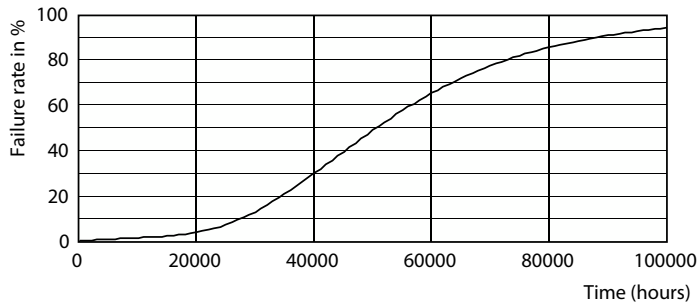

Bec LED MASTER UltraEfficient

Durată de viață

Life Expectancy Diagram

Lumen Maintenance Diagram