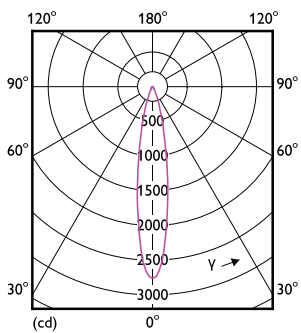

Photometric data

Light Distribution Diagram - MAS LED ExpertColor 6.7-35W MR16 927 24D

Accent Lighting Spots - MAS LED ExpertColor 6.7-35W MR16 927 24D