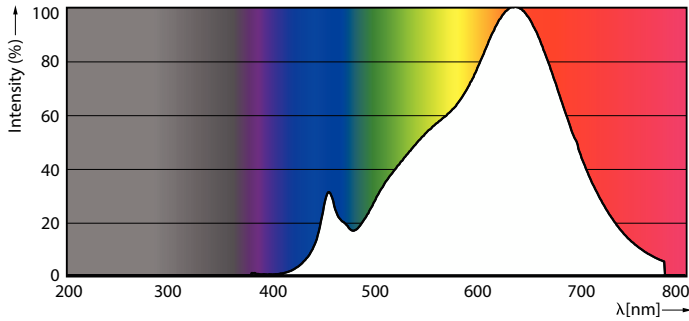

## Photometric data

Light Distribution Diagram - MAS LED ExpertColor 6.7-35W MR16 927 24D

Accent Lighting Spots - MAS LED ExpertColor 6.7-35W MR16 927 24D

## Photometric data

Spectral Power Distribution Colour - MAS LED ExpertColor 6.7-35W MR16 927 24D