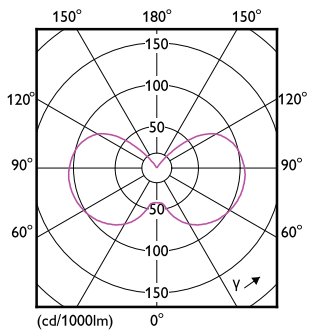

Cote

Product	D	C
CorePro LEDcapsuleLV 1-10W G4 827micro	10 mm	30 mm

Capsulă LED CorePro LV

Date fotometrice

General uniform lighting - CorePro LEDcapsuleLV 1-10W G4 827micro

Spectral Power Distribution Colour - CorePro LEDcapsuleLV 1-10W G4 827micro