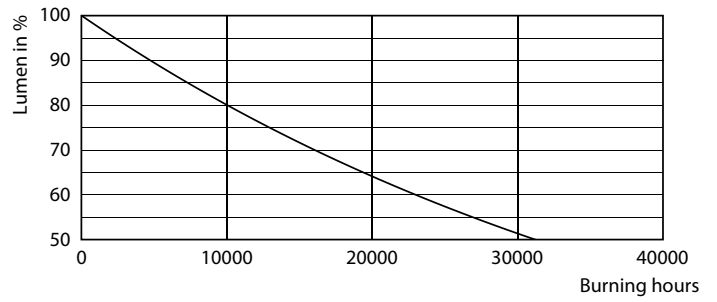

Lumen Maintenance Diagram - CorePro LEDcapsuleLV 1-10W G4 827micro