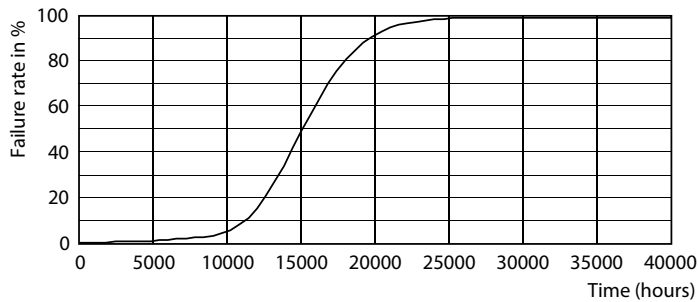

Durată de viață

Life Expectancy Diagram