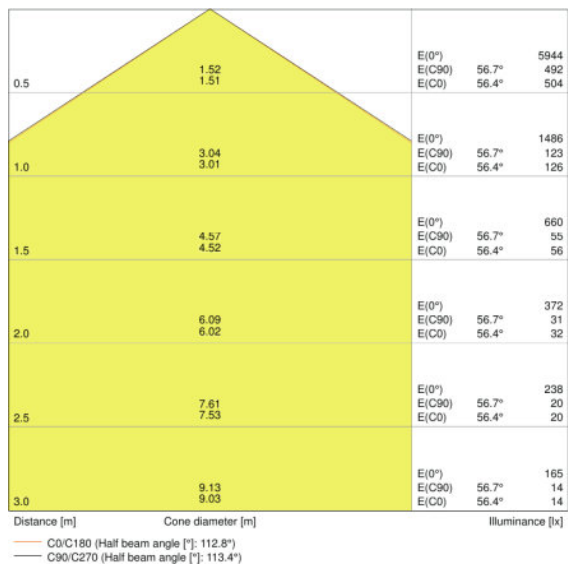

Light Distribution

LDC typ cone

LDC typ polar

EQUIPMENT / ACCESSORIES

- Accessories for several mounting options available
- Security rope for luminaire included
- External control gear included

LOGISTICAL DATA

Product code	Product description	Packaging unit (Pieces/Unit)	Dimensions (length x width x height)	Volume	Gross weight
4058075149489	PANEL 600 36 W 3000 K OP IP54 WT	Shipping carton box 4	650 mm x 270 mm x 645 mm	113.20 dm³	14830.00 g

The mentioned product code describes the smallest quantity unit which can be ordered. One shipping unit can contain one or more single products. When placing an order, for the quantity please enter single or multiples of a shipping unit.

REFERENCES / LINKS

For Guarantee see
▶ www.ledvance.com/guarantee

DISCLAIMER

Subject to change without notice. Errors and omission excepted. Always make sure to use the most recent release.