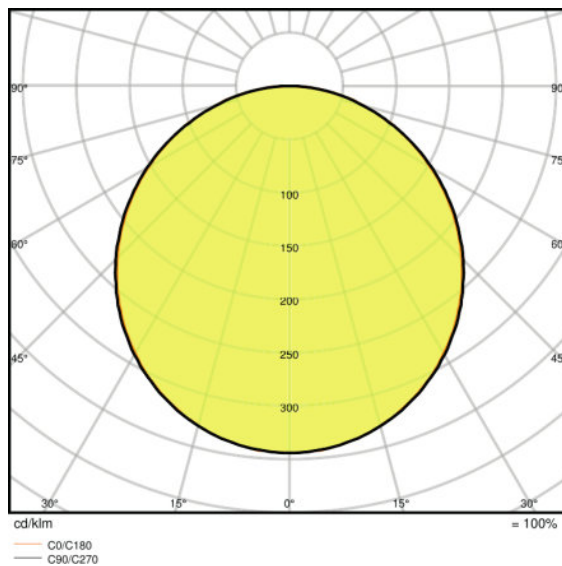

Light Distribution

LDC typ cone

LDC typ polar

EQUIPMENT / ACCESSORIES

- Accessories for several mounting options available
- Security rope for luminaire included
- External control gear included

LOGISTICAL DATA

Product code	Product description	Packaging unit (Pieces/Unit)	Dimensions (length x width x height)	Volume	Gross weight
4058075149489	PANEL 600 36 W 3000 K OP IP54 WT	Shipping carton box 4	650 mm x 270 mm x 645 mm	113.20 dm³	14830.00 g

The mentioned product code describes the smallest quantity unit which can be ordered. One shipping unit can contain one or more single products. When placing an order, for the quantity please enter single or multiples of a shipping unit.

REFERENCES / LINKS

For Guarantee see
▶ www.ledvance.com/guarantee

DISCLAIMER

Subject to change without notice. Errors and omission excepted. Always make sure to use the most recent release.