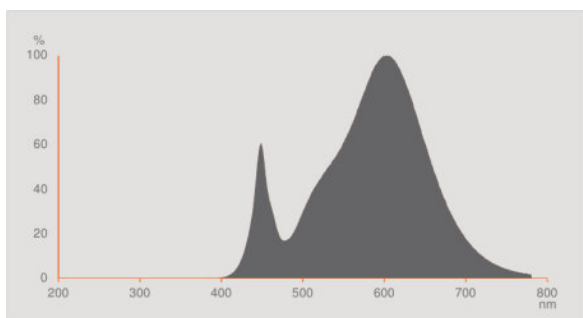

Energy efficiency class	A+
Energy consumption	8 kWh/1000h

Country-specific categorizations

Order reference	LPPAR16D8036 8W

Light Distribution

Spectral power distribution

LOGISTICAL DATA

Product code	Product description	Packaging unit (Pieces/Unit)	Dimensions (length x width x height)	Volume	Gross weight
4058075095465	P PAR 16 80 36° 8 W/3000 K GU10	Shipping carton box 10	255 mm x 107 mm x 72 mm	1.96 dm³	690.00 g

The mentioned product code describes the smallest quantity unit which can be ordered. One shipping unit can contain one or more single products. When placing an order, for the quantity please enter single or multiples of a shipping unit.

REFERENCES / LINKS

For dimming conformity see

- www.ledvance.com/dim

For further products and actual information concerning LED lamps see

- www.ledvance.com/ledlamps

For Guarantee see