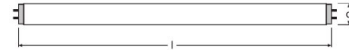

18 W/6500 K

Product code 4008321874269

	G13
	590.0 mm
	26.0 mm
	–
W	18.00 W
lm	1300 lm
	–
	–
	1300 lm
	1300 lm
cd	–
K	6500 K
COLOUR	Cool Daylight
R_a	≥80
t [h]	18000 h
	–
V	57.0 V
Hz	–

	–
	–
	–
	–
	–
Hg	2.5 mg
	A
	23 kWh/1000h