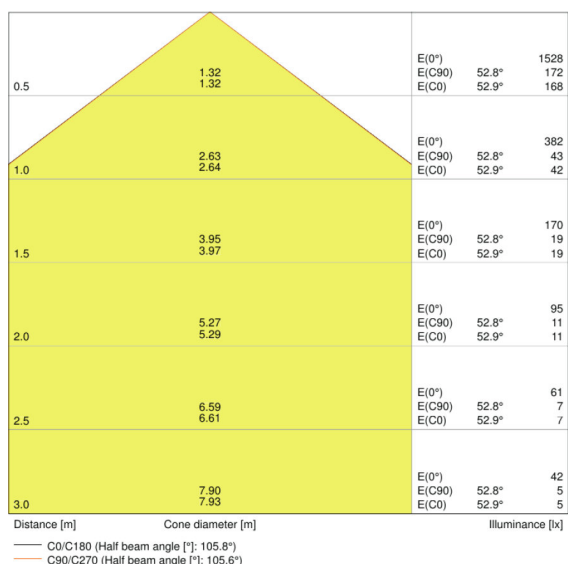

Certificates & standards

Protection class IK (shock resistance)	IK03
Glow Wire Test according to IEC 695-2-1	650 °C
Photobio. safety group acc. to EN62471	RG 0
Protection class	II
Type of protection	IP20
Standards	CE/CB/EAC/RoHS

Logistical data

Temperature range at storage	-30...+70 °C

Light Distribution

LDC typ cone

LDC typ polar

EQUIPMENT / ACCESSORIES

– Surface mounting frames available as accessories

LOGISTICAL DATA

Product code	Packaging unit (Pieces/Unit)	Dimensions (length x width x height)	Gross weight	Volume
4058075079052	Folding carton box 1	45 mm x 195 mm x 175 mm	323.00 g	1.54 dm³