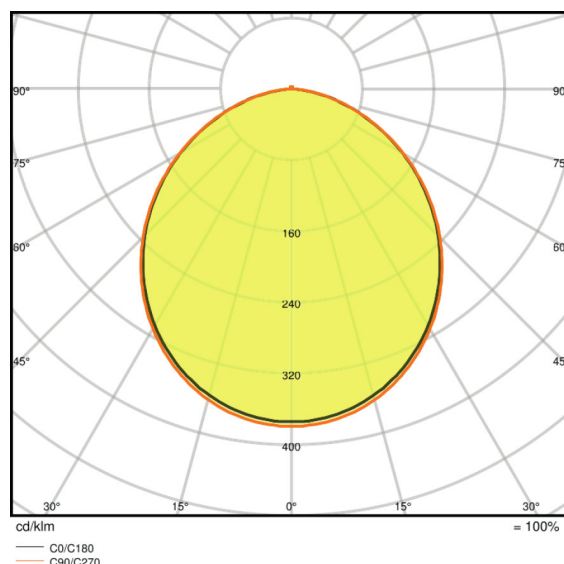

Certificates & standards

Protection class IK (shock resistance)	IK03
Glow Wire Test according to IEC 695-2-1	650 °C
Photobio. safety group acc. to EN62471	RG 0
Protection class	II
Type of protection	IP20
Standards	CE/CB/EAC/RoHS

Logistical data

Temperature range at storage	-30...+70 °C

Light Distribution

LDC typ cone

LDC typ polar

EQUIPMENT / ACCESSORIES

– Surface mounting frames available as accessories

LOGISTICAL DATA

Product code	Packaging unit (Pieces/Unit)	Dimensions (length x width x height)	Gross weight	Volume
4058075079052	Folding carton box 1	45 mm x 195 mm x 175 mm	323.00 g	1.54 dm³