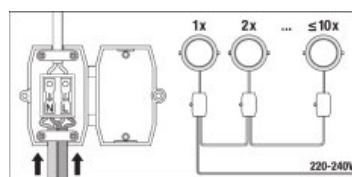

4058075079069	Shipping carton box 6	290 mm x 205 mm x 195 mm	2158.00 g	11.59 dm³

The mentioned product code describes the smallest quantity unit which can be ordered. One shipping unit can contain one or more single products. When placing an order, for the quantity please enter single or multiples of a shipping unit.

ADDITIONAL CATALOG INFORMATION

REFERENCES / LINKS

For Guarantee see

▶ www.ledvance.com/guarantee

DISCLAIMER

Subject to change without notice. Errors and omission excepted. Always make sure to use the most recent release.