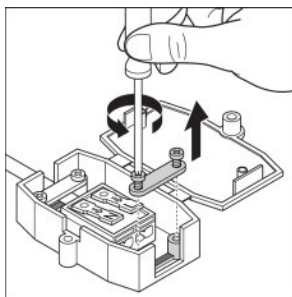

4058075079069	Shipping carton box 6	290 mm x 205 mm x 195 mm	2158.00 g	11.59 dm³

The mentioned product code describes the smallest quantity unit which can be ordered. One shipping unit can contain one or more single products. When placing an order, for the quantity please enter single or multiples of a shipping unit.

ADDITIONAL CATALOG INFORMATION

REFERENCES / LINKS

For Guarantee see

▶ www.ledvance.com/guarantee

DISCLAIMER

Subject to change without notice. Errors and omission excepted. Always make sure to use the most recent release.